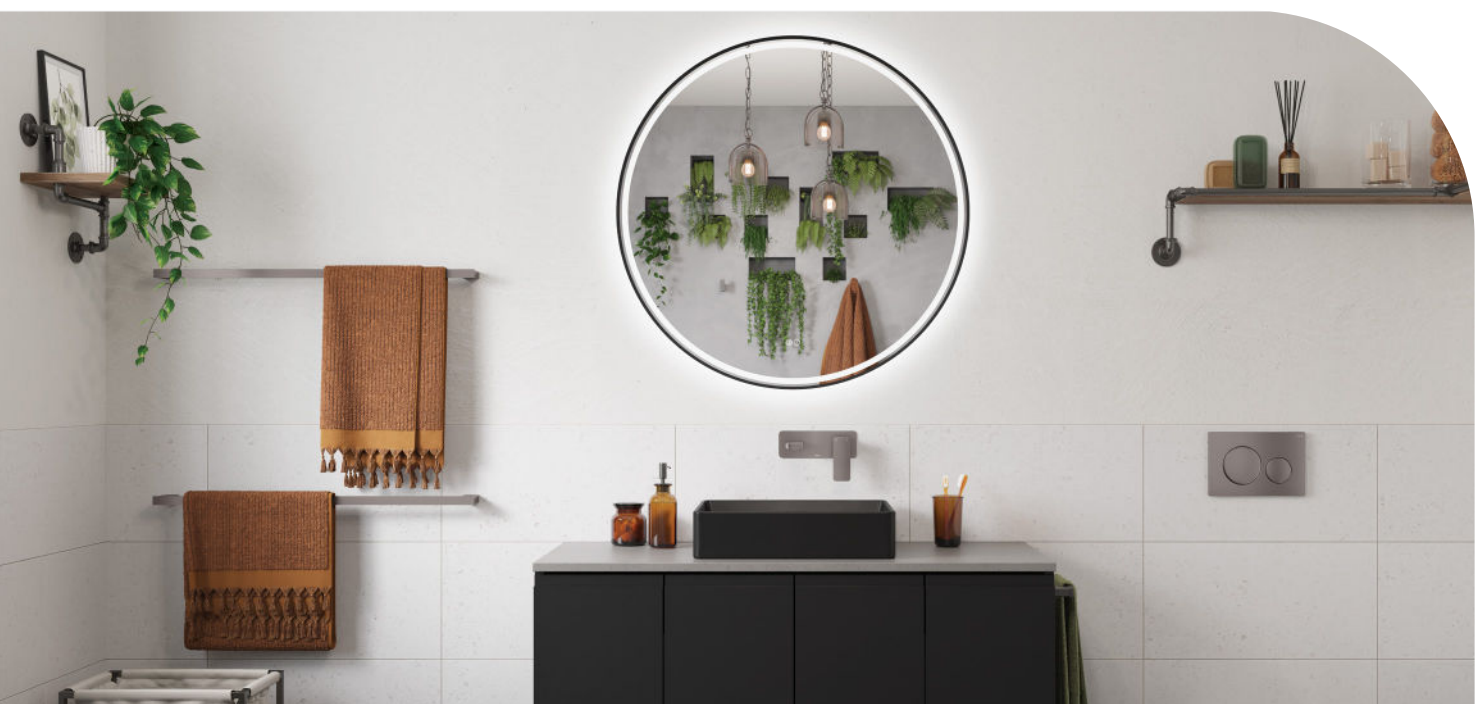

Matt White

700 mm LED700FRW • \$699
900 mm LED900FRW • \$799

Matt Black

700 mm LED700FRB • \$699
900 mm LED900FRB • \$799

Urban Brass

700 mm LED700FRUB • \$699
900 mm LED900FRUB • \$799

Kaya® LED Round Mirror