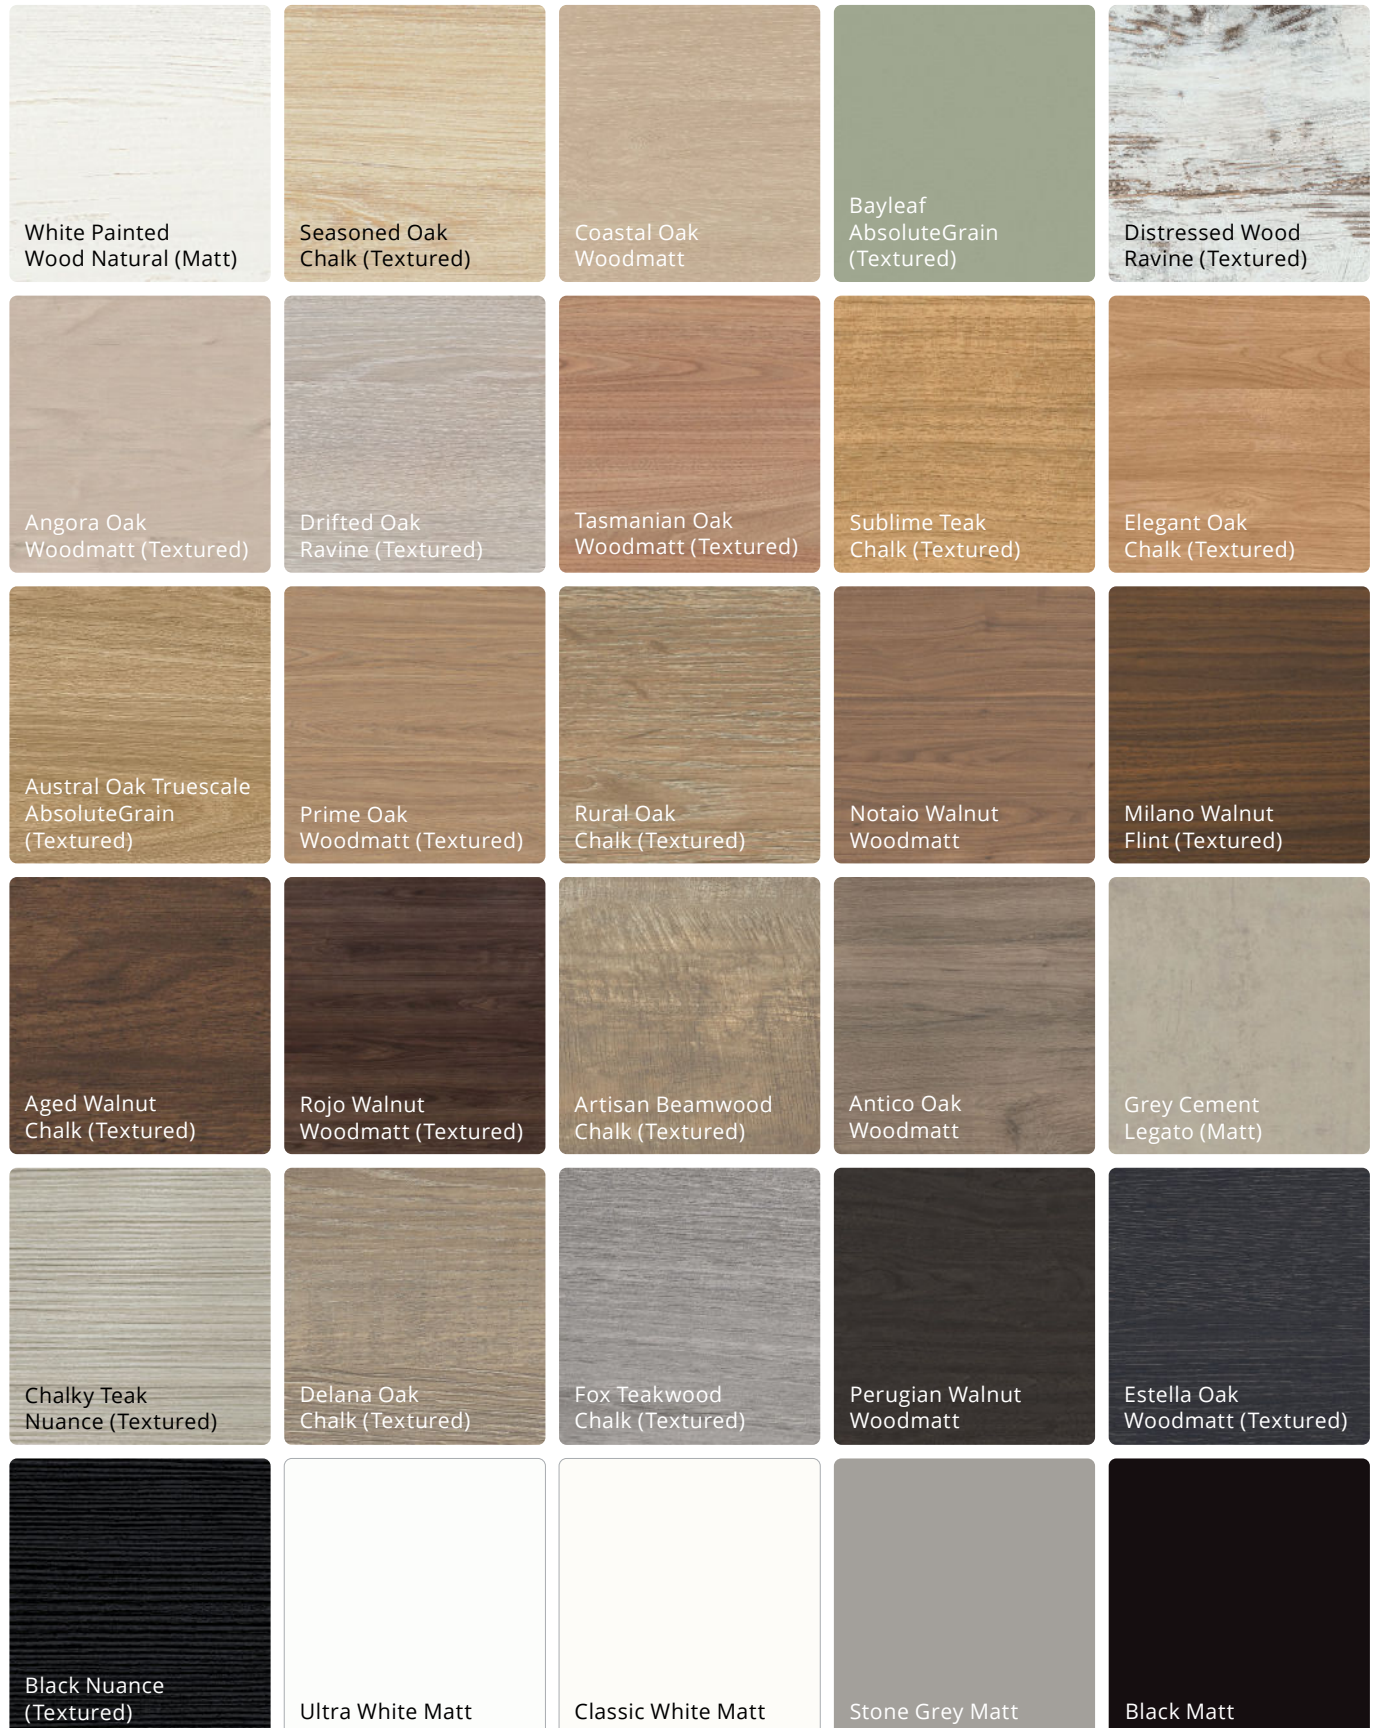

Framing

Split Batten Bracket

Frame Finishes

Select any of the following frame finishes at no extra charge. We highly recommend checking physical colour samples prior to placing your order.

Contact us for more information.