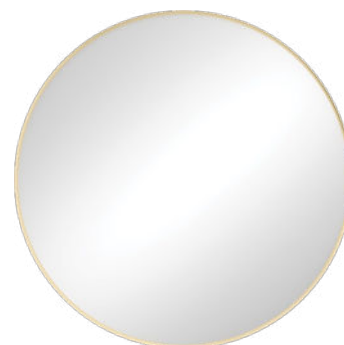

600 mm FMR60B • \$456

800 mm FMR80B • \$585

Urban Brass

600 mm FMR60UB • \$456

800 mm FMR80UB • \$585

Pill & Arch Mirrors

Pill mirrors can bring an element of softness to a design while still providing ample space for your reflective surface. Inspired by Roman architecture, the arch mirror offers a timeless design in the home. Elegant frameless options can seamlessly fit into any colour palette, or alternatively, select from our framed options to match tapware or other accents in the room.