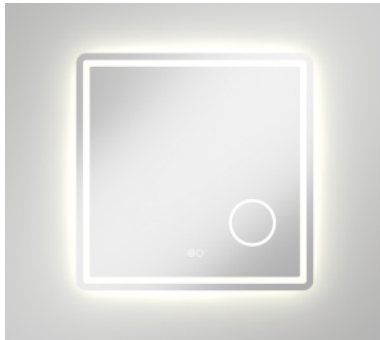

Deejay LED Mirror

700 x 700 mm
LED04-70 • $499