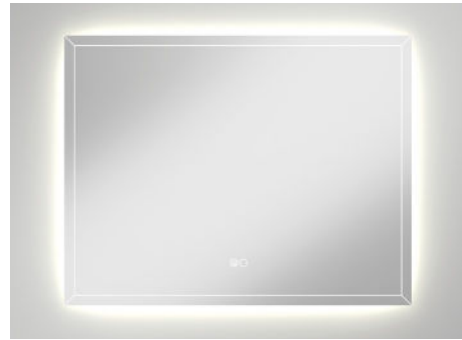

Hampton LED Mirror

900 x 700 mm
LED01-90 • $579