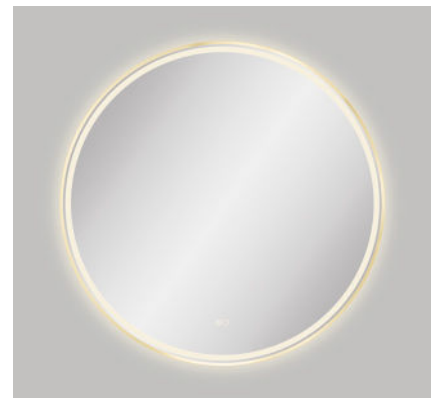

Urban Brass

700 mm LED700FRUB • $699
900 mm LED900FRUB • $799