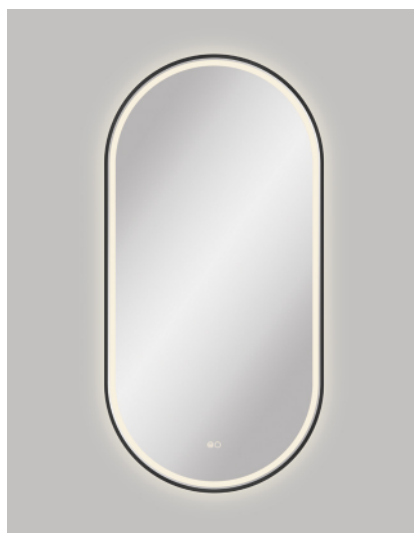

Matt White
450 x 900 mm LED4590FPW • \$699

Matt Black
450 x 900 mm LED4590FPB • \$699

Urban Brass
450 x 900 mm LED4590FPUB • \$699

Matt White
600 x 1200 mm LED60120FPW • \$795

Matt Black
600 x 1200 mm LED60120FPB • \$795