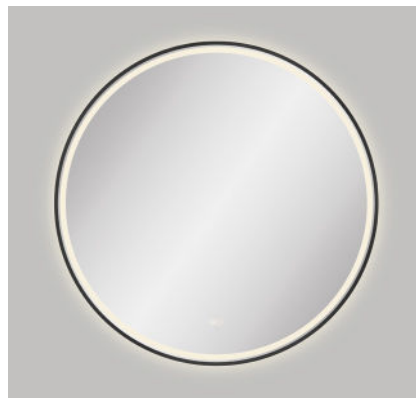

Matt Black

700 mm LED700FRB • $699
900 mm LED900FRB • $799