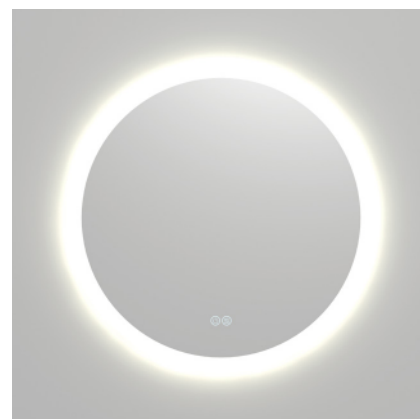

696 mm
LED696 • $649