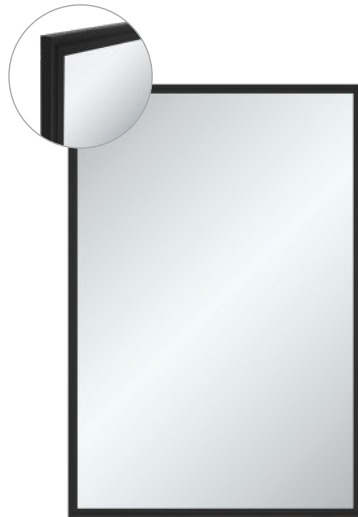

Special Colours

Matt Black