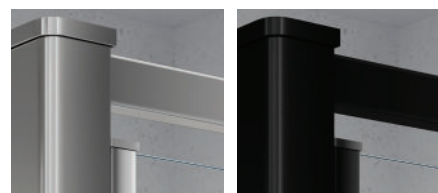

Frame Colours

Glass Treatment
Easy Clean Glass
Nano Coating: $88/m².
MAXISHIELD™