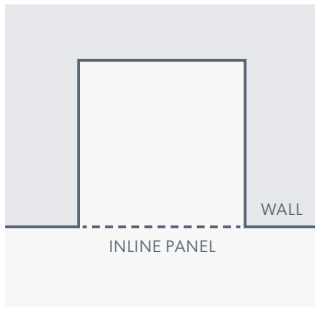

## Fenisi Inline Panels

Select an inline panel for a full shower recess as shown in the diagram below.

Toughened Clear Glass

Swings Outwards

Adjustable Width Frame

**INLINE 800**  
795 – 850 mm x 1950 mm high  
Bright Silver \$599 • FEN800  
Matt Black \$649 • FEN800-BLK