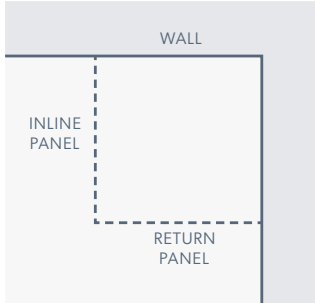

## Fenisi Return Panels

For a corner shower, build your two sides by purchasing both an inline panel and return panel. Custom sizes available.

Toughened Clear Glass

Fully Framed

**RETURN 830**  
810 – 830 mm x 1950 mm high  
Bright Silver \$275 • FEN830R  
Matt Black \$295 • FEN830R-BLK