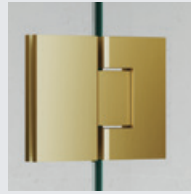

## Hinge Colours

Chrome

Matt Silver

Matt White

Matt Black

Brushed Gold

Brushed Nickel

Gunmetal Grey