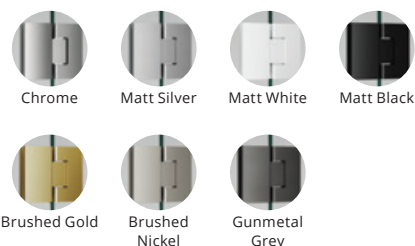

902I Frameless

Single Door + Two Fixed Panels
with Return on Hob

- One frameless hinged door
- One frameless fixed panel
- One frameless fixed hinge panel
- One frameless return panel on hob
- Door swings in and out
- 2050 mm standard height
- 640 mm standard door width

Size (w) x (h) mm		
≤1200 x 2050	902I-120	$3399
1300 x 2050	902I-130	$3499
1400 x 2050	902I-140	$3599