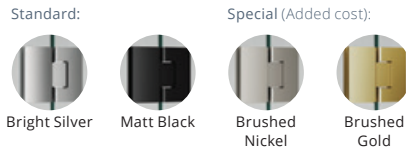

Pricing shown for standard colours only. Add \$200 for special colours.