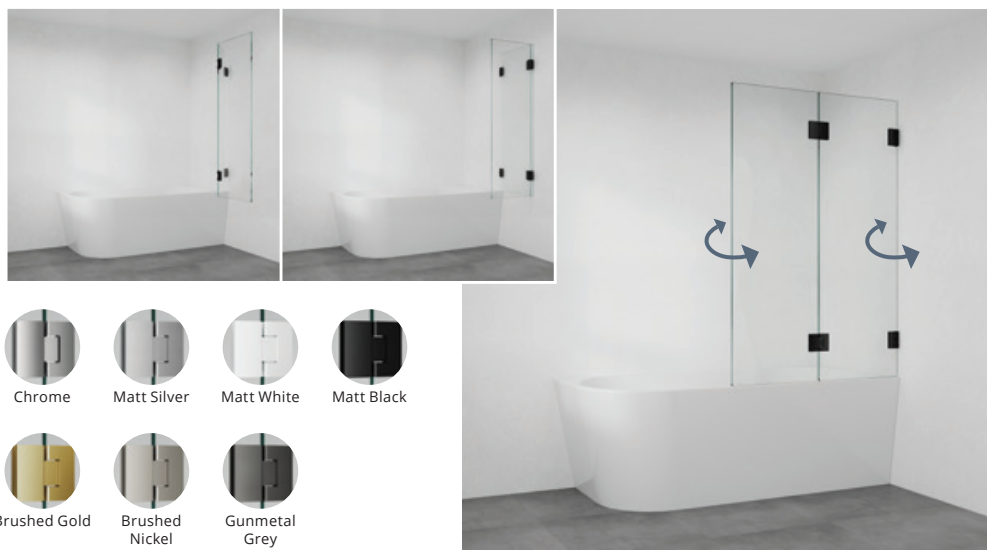

## 946 Frameless

### Swinging Rounded Bath Panel

- One frameless swinging bath panel
- Rounded corner
- Mounts over bath
- 1500 mm high

Size (w) x (h) mm

≤700 x 1500	946-70	\$899
800 x 1500	946-80	\$949

## 947 Frameless

### Dual Swing Bath Panels

- Two frameless swinging bath panels
- Swings in and out
- Mounts over bath
- 1500 mm high
- 1000 mm wide (500 + 500 mm)
- 10 mm clear toughened glass

Size (w) x (h) mm

≤1000 x 1500	947-100	\$1699
--------------	---------	--------