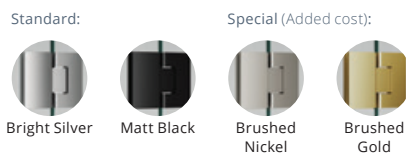

992R Frameless

Right Sliding Door + Fixed Panel with Return on Hob

- One frameless right sliding door
- One frameless fixed panel
- One frameless return panel on hob
- 2050 mm high
- 60 mm door panel overlap

Size (w) x (h) mm

≤1200 x 2050	992R-120	$3299
1300 x 2050	992R-130	$3449
1400 x 2050	992R-140	$3599
1500 x 2050	992R-150	$3749
1600 x 2050	992R-160	$3899

Pricing shown for standard colours only. Add $200 for special colours.