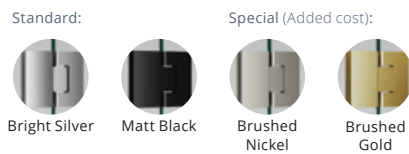

Pricing shown for standard colours only. Add \$200 for special colours.