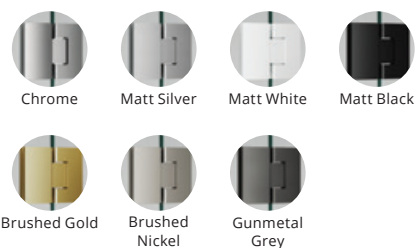

903 Frameless

Single Door with Return

- One frameless hinged door
- One frameless return panel
- Door swings in and out
- 2050 mm standard height
- 640 mm standard door width

Size (w) x (h) mm		
≤650 x 2050	903-65	$2099
750 x 2050	903-75	$2199