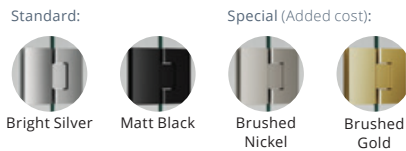

991I Frameless

Sliding Door + Two Fixed Panels

- One frameless sliding door
- Two frameless fixed panels
- Centre sliding door
- Mounts between walls
- 2050 mm high
- 60 mm door panel overlap

Size (w) x (h) mm

≤1700 x 2050	991I-170	$3099
1800 x 2050	991I-180	$3249
1900 x 2050	991I-190	$3399
2000 x 2050	991I-200	$3549
2100 x 2050	991I-210	$3699
2200 x 2050	991I-220	$3849
2300 x 2050	991I-230	$3999
2400 x 2050	991I-240	$4149

Pricing shown for standard colours only. Add $200 for special colours.