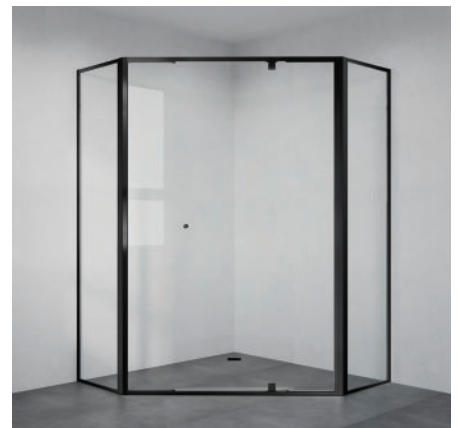

Size (w) x (h) mm

≤1200 x 2000 604I-120 \$1249

1300 x 2000 604I-130 \$1299

1400 x 2000 604I-140 \$1349

- Door opens outwards
- 2000 mm high
- 720 mm standard door width

Opens Outwards

Semi Framed

Toughened Clear Glass

Bright Silver

Matt Silver

Gloss White

Matt Black

Jade Care Shower Screens

Durable Glass Doors
Made from 6mm clear toughened glass for optimal durability.

Wide Doorway
Wide doorway without bottom track allowing for easy accessibility and sleek and modern look to the bathroom.

Optional Water Bar
Half round door seal prevents excess water escaping.

621 Jade Care

Single Door + Fixed Panel

- One frameless pivot door
- One semi-framed fixed panel
- Door opens outwards
- Mounts between walls
- 2000 mm high
- Hobless, step-free entrance
- Wide doorway for accessibility