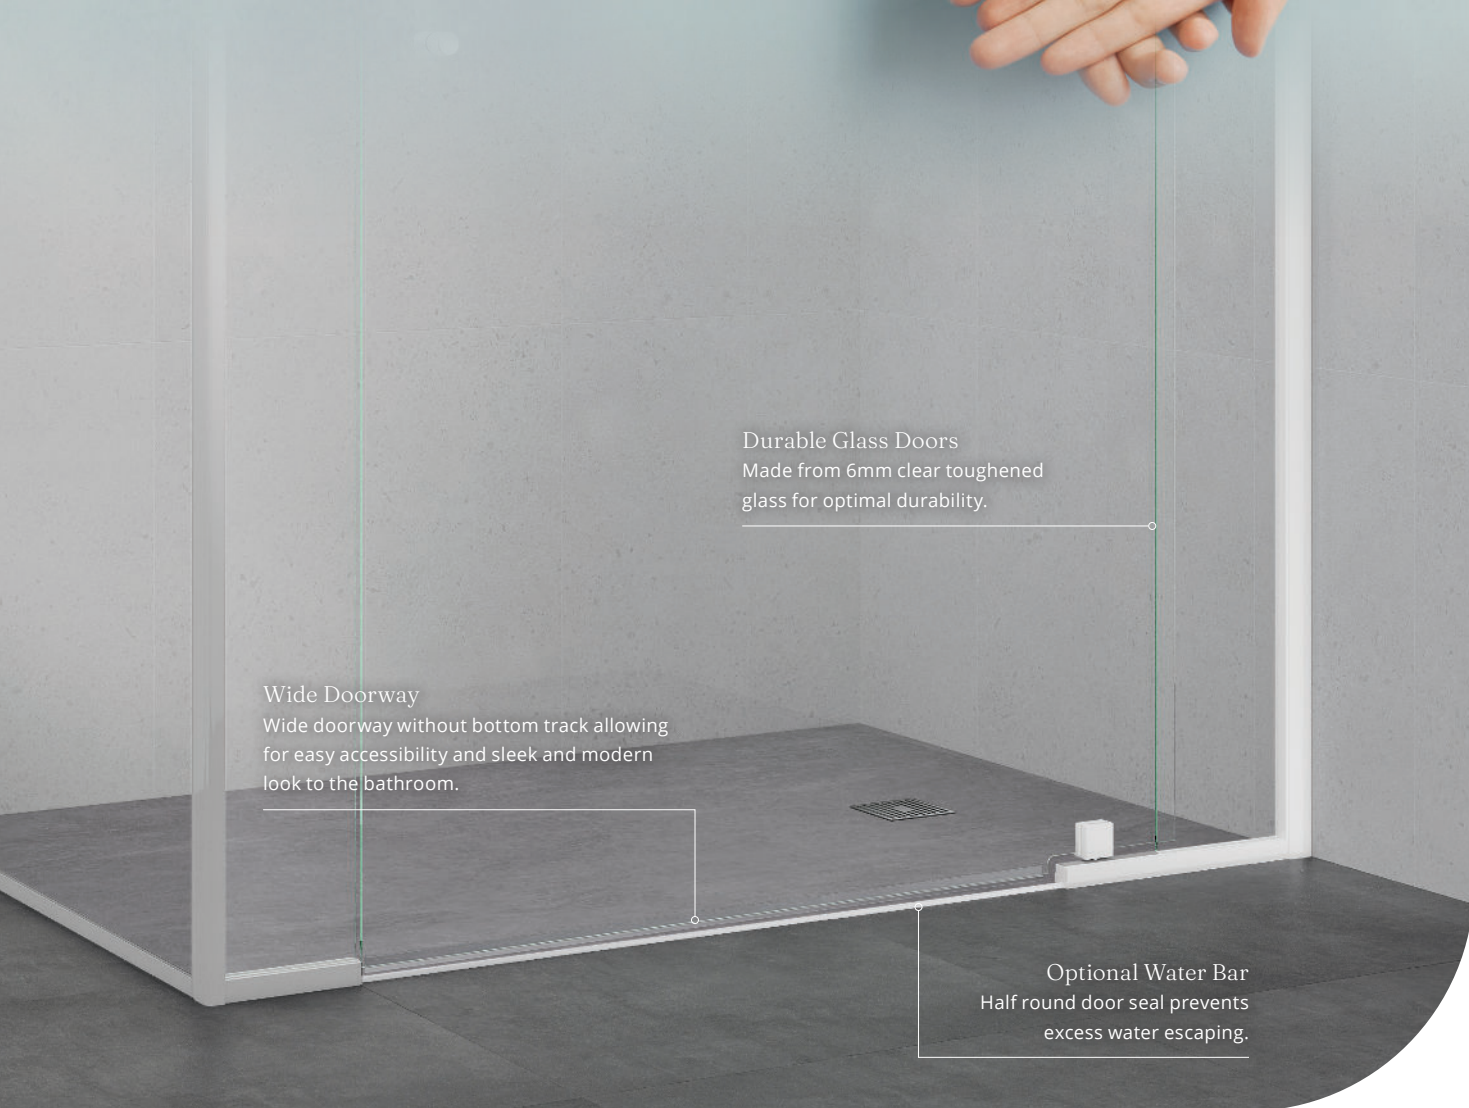

Bright Silver

Matt Silver

Gloss White

Matt Black

Jade Care Shower Screens

Durable Glass Doors
Made from 6mm clear toughened glass for optimal durability.

Wide Doorway
Wide doorway without bottom track allowing for easy accessibility and sleek and modern look to the bathroom.

Optional Water Bar
Half round door seal prevents excess water escaping.

621 Jade Care

Single Door + Fixed Panel

- One frameless pivot door
- One semi-framed fixed panel
- Door opens outwards
- Mounts between walls
- 2000 mm high
- Hobless, step-free entrance
- Wide doorway for accessibility

Bright Silver

Matt Silver

Gloss White

Matt Black

621I Jade Care

Single Door + Two Fixed Panels

- One frameless pivot door
- Two semi-framed fixed panels
- Door opens outwards
- Mounts between walls
- 2000 mm high
- Hobless, step-free entrance
- Wide doorway for accessibility