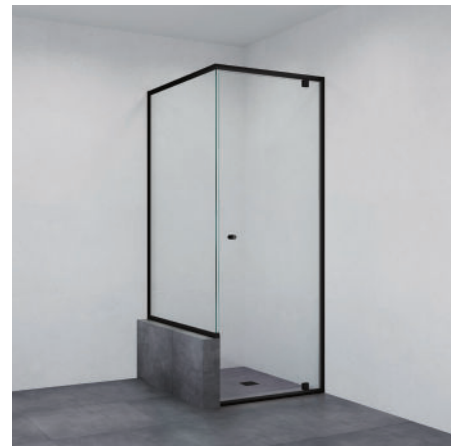

The inline door configuration has minimal lines for a streamlined and sleek look.

Swings In & Out

Semi Frameless

Toughened Clear Glass

Size (w) x (h) mm

≤700 x 2000	302-70	\$1249
750 x 2000	302-75	\$1299
850 x 2000	302-85	\$1349

Bright Silver

Matt Silver

Gloss White

## 302F Maya

Single Door + Fixed Panel with Return on Hob

- One frameless inline pivot door
- One semi frameless return panel on hob
- One semi frameless panel
- Door swings in and out
- 2000 mm high
- 720 mm standard door width