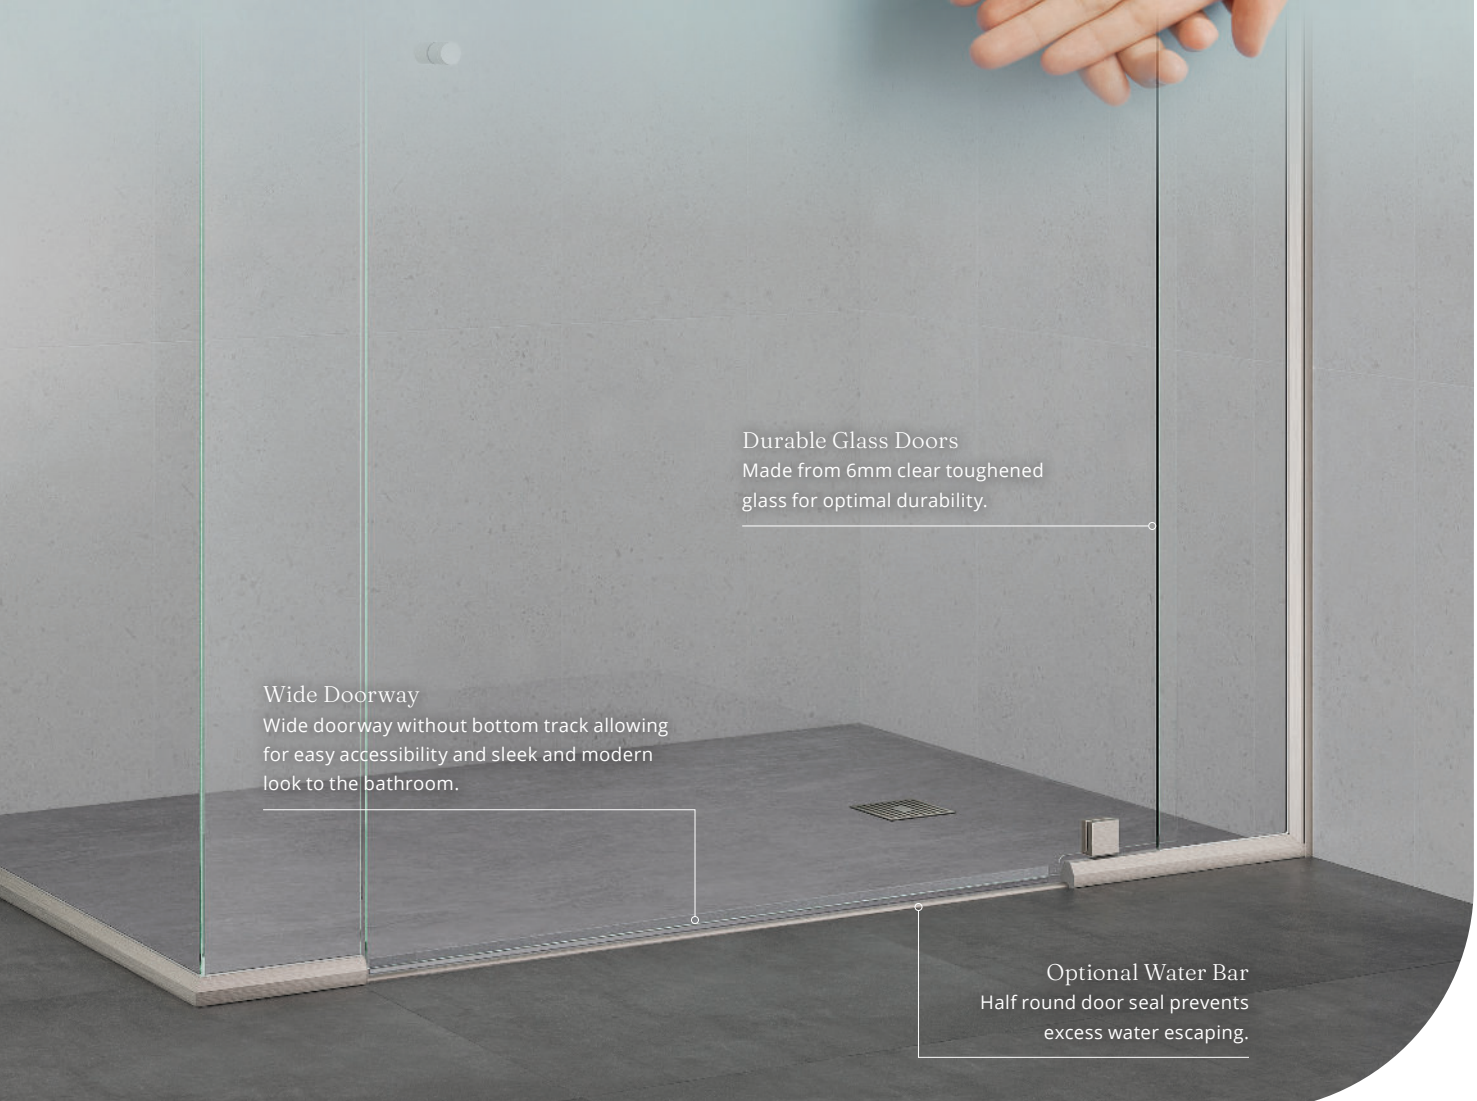

### Pivot Door Bath Screen

- One frameless overlap pivot door
- One fixed semi frameless panel
- Door opens outwards
- Mounts over bath
- 1500 mm high

Opens Outwards

Semi Frameless

Toughened Clear Glass

Bright Silver

# Maya Care Shower Screens

**Durable Glass Doors**  
Made from 6mm clear toughened glass for optimal durability.

**Wide Doorway**  
Wide doorway without bottom track allowing for easy accessibility and sleek and modern look to the bathroom.

**Optional Water Bar**  
Half round door seal prevents excess water escaping.

### Single Door + Fixed Panel

- One frameless overlap pivot door
- One semi frameless fixed panel
- Door opens outwards
- Mounts between walls
- 2000 mm high
- Hobless, step-free entrance
- Wide doorway for accessibility