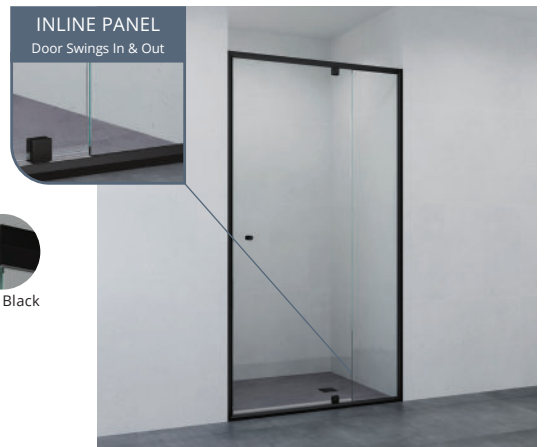

The inline door configuration has minimal lines for a streamlined and sleek look.

## 311 Maya

Single Door + Fixed Panel

- One frameless overlap pivot door
- One semi frameless fixed panel
- Door opens outwards
- Mounts between walls
- 2000 mm high
- 720 mm standard door width

Opens Outwards