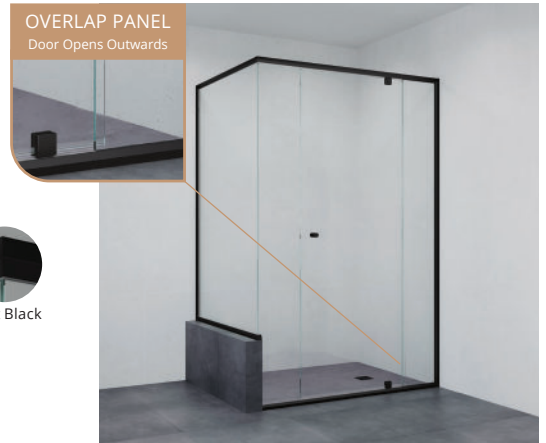

## 303 Maya

Single Door with Return

- One frameless pivot door
- One semi frameless return
- Door swings in and out
- 2000 mm high
- 720 mm standard door width
- Pricing based on 1000 mm wide return panel