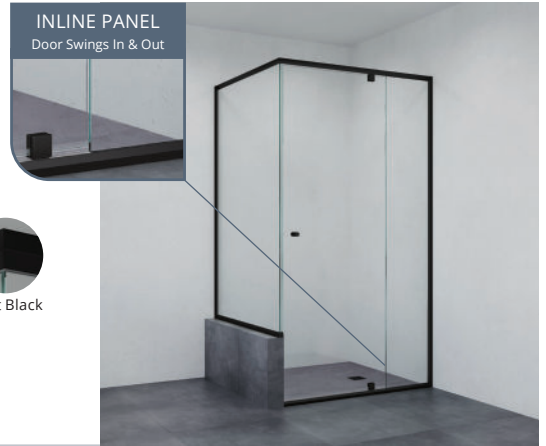

## 312F Maya

Single Door + Fixed Panel  
with Return on Hob

- One frameless overlap pivot door
- One semi frameless return panel on hob
- One semi frameless panel
- Door opens outwards
- 2000 mm high
- 720 mm standard door width