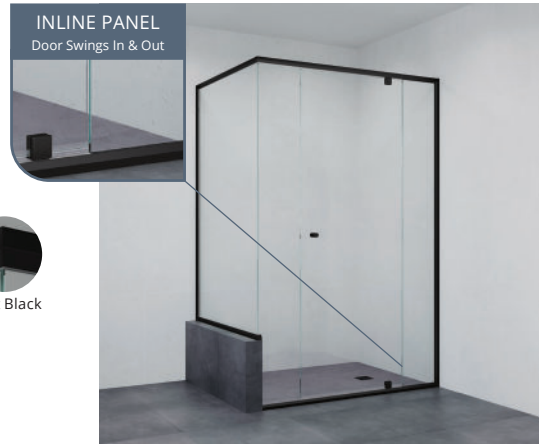

## 312I Maya

Single Door + Two Fixed Panels  
with Return on Hob

- One frameless overlap pivot door
- One semi frameless return panel on hob
- Two semi frameless panels
- Door opens outwards
- 2000 mm high
- 720 mm standard door width