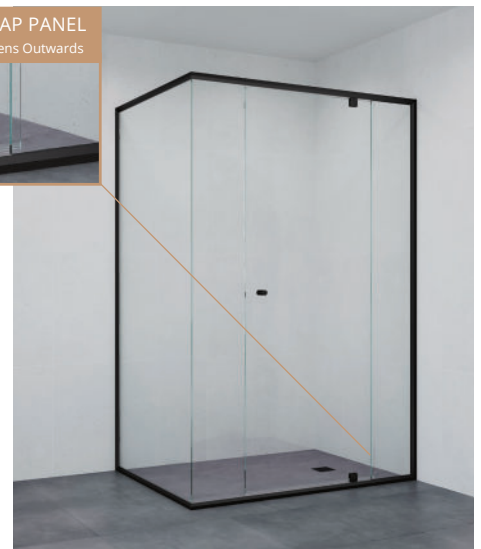

## 313I Maya

Single Door + Two Fixed Panels with Return

- One frameless overlap pivot door
- Two semi frameless fixed panels
- One semi frameless return panel
- Door opens outwards
- 2000 mm high
- 720 mm standard door width

## 304B Maya

Single Door  
with Splayed Return on Hob

- One frameless pivot door
- One semi frameless splayed return panel on hob
- Door swings in and out
- 2000 mm high
- 720 mm standard door width
- Pricing based on 1000 mm wide return panel