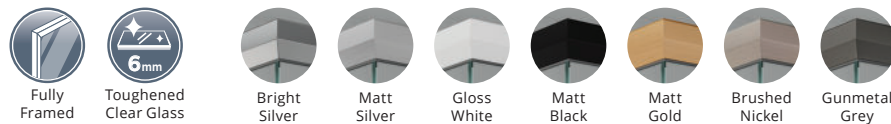

315 Maya

Fixed Shower Panel

- Fully framed fixed panel
- 2000 mm high