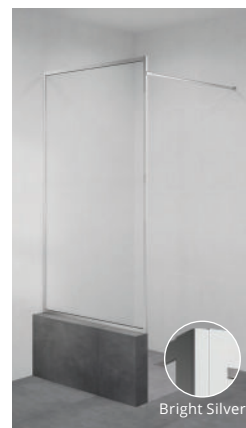

Size (w) x (h) mm

≤900 x 2000 210-90 \$549

Bright Silver

211 Rollo

Hob Panel with Curtain Rod

- Designed for wheelchair access
- One fixed return panel on hob (1500 mm high)
- Curtain rod (no door)
- Door can be retrofitted

Fully Framed

Toughened Clear Glass

Size (w) x (h) mm

≤900 x 2000 211-90 \$499

Bright Silver

212 Rollo

Fixed Bath Screen

- One fixed panel
- Mounts on bath
- 1500 mm high