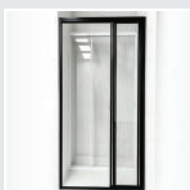

Sliding doors enable easy access to the shower when space is limited, making them ideal for small bathrooms.