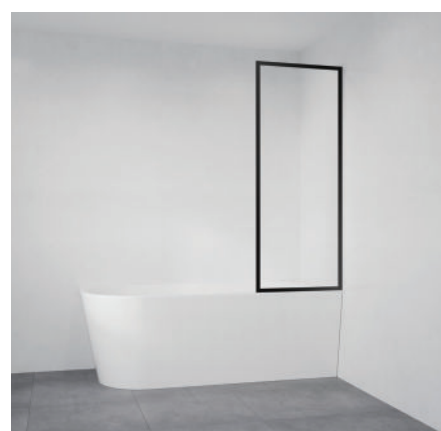

Sliding doors enable easy access to the shower when space is limited, making them ideal for small bathrooms.

Raised sills along the base of the screen, and overlapping panels, reduce water splash.

Fully Framed Screens

Fully Framed

Toughened Clear Glass

Size (w) x (h) mm

≤900 x 2000 211-90 \$499

Bright Silver

212 Rollo

Fixed Bath Screen

- One fixed panel
- Mounts on bath
- 1500 mm high

Size (w) x (h) mm

≤600 x 1500 212-60 \$599

700 x 1500 212-70 \$649

Fully Framed

Toughened Clear Glass

Bright Silver

Matt Silver

Gloss White

Matt Black

216 Rollo

Hinged Bath Screen

- One panel hinged to wall
- Swings inwards only
- Mounts over bath
- 1500 mm high

Size (w) x (h) mm

≤600 x 1500 216-60 \$599

700 x 1500 216-70 \$649

Swings Inwards