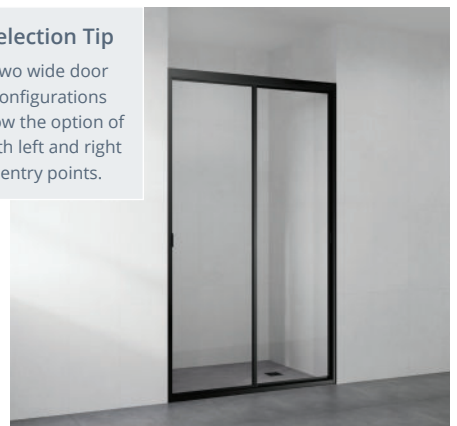

Size (w) x (h) mm

≤900 x 2000	202R-90	\$1049
1000 x 2000	202R-100	\$1099
1100 x 2000	202R-110	\$1149
1200 x 2000	202R-120	\$1199

203R Rollo

Two Doors with Return

- Two sliding doors
- Can be installed for left or right entry
- One fixed panel (front)
- One return panel
- 2000 mm high

Size (w) x (h) mm

≤900 x 2000	203R-90	\$1149
1000 x 2000	203R-100	\$1199
1100 x 2000	203R-110	\$1249
1200 x 2000	203R-120	\$1299

204 Rollo

Two Wide Doors

- Two wide sliding doors
- Enter from left or right side
- Mounts between walls
- 2000 mm high

Size (w) x (h) mm

≤1000 x 2000	204-100	\$899
1100 x 2000	204-110	\$949
1200 x 2000	204-120	\$999
1300 x 2000	204-130	\$1049
1400 x 2000	204-140	\$1099

Selection Tip

Two wide door configurations allow the option of both left and right entry points.