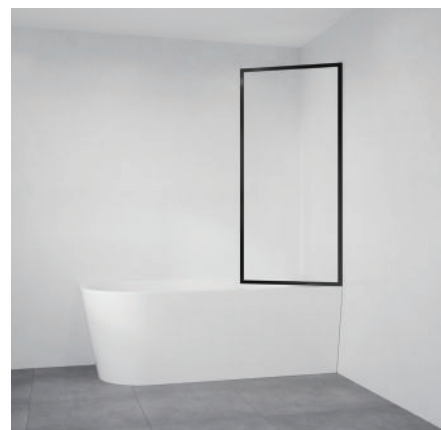

Sliding doors enable easy access to the shower when space is limited, making them ideal for small bathrooms.

Raised sills along the base of the screen, and overlapping panels, reduce water splash.

Fully Framed Screens

Matt Black

216 Rollo

Hinged Bath Screen

- One panel hinged to wall
- Swings inwards only
- Mounts over bath
- 1500 mm high

Size (w) x (h) mm

≤600 x 1500 216-60 \$599

700 x 1500 216-70 \$649

Swings Inwards

Fully Framed

Toughened Clear Glass

Bright Silver

Matt Silver

Gloss White

Matt Black

217 Rollo

Fixed + Swinging Bath Screen

- One fixed panel with support brace
- One hinged panel – swings inwards only
- Mounts on bath
- 1500 mm high

Size (w) x (h) mm

≤800 x 1500 217-80 \$699

900 x 1500 217-90 \$749

1000 x 1500 217-100 \$799

Swings Inwards