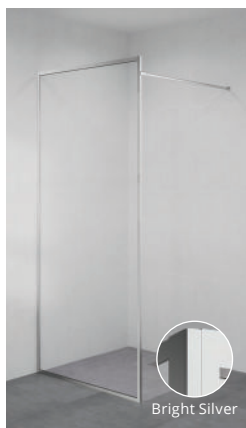

Fully Framed Screens

210 Rollo

Fixed Panel with Curtain Rod

- Designed for wheelchair access
- One fixed return panel
- Curtain rod (no door)
- Door can be retrofitted
- 2000 mm high

Fully Framed

Toughened Clear Glass

Size (w) x (h) mm

≤900 x 2000 210-90 $549

Bright Silver

211 Rollo

Hob Panel with Curtain Rod

- Designed for wheelchair access
- One fixed return panel on hob (1500 mm high)
- Curtain rod (no door)
- Door can be retrofitted

Fully Framed

Toughened Clear Glass

Size (w) x (h) mm

≤900 x 2000 211-90 $499