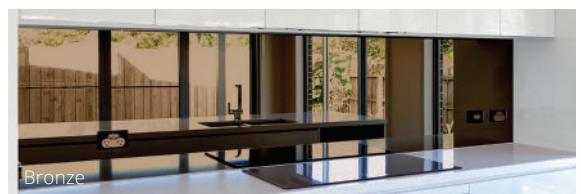

Mirrored Glass Splashbacks

Amplify a sense of spaciousness and illuminate the room with the elegance and refinement of mirrored glass. Available in three colours or a unique antique mirror finish, mirrored glass allows you to reflect the interior around you or bring the beauty of the outdoors in when placed opposite a window. Enjoy limitless potential and creativity with custom fitted mirrored glass.

6 mm Silver Mirrored	403M-S	From $655 m²
6 mm Bronze Mirrored	403M-BR	From $655 m²
6 mm Black Mirrored	403M-BL	From $655 m²
6 mm Antique Mirrored	404PRC-UC	From $1573 m²
MaxiShield™ Glass Treatment Add-On	MAXISHIELD	$88/m²

Find additional cut-out options on page 10.
Prices shown are Recommended Retail Prices and include GST.

Colours