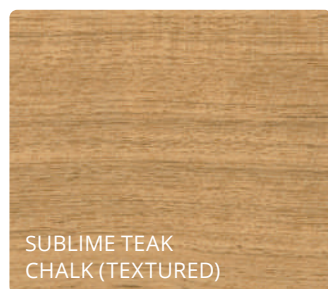

Frame Finishes

Select any of the following frame finishes at no extra charge. We highly recommend checking physical colour samples prior to placing your order.

Contact us for more information.