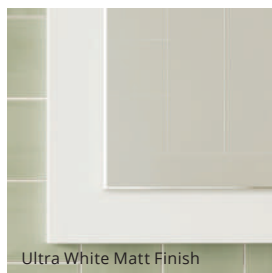

Aluca Framed Mirror

- 6 mm thick glass with polished pencil edge, pre-glued onto 16 mm thick backing board
- Select from over 20 woodgrain finishes
- Copper-free to prevent corrosion
- Split batten mounting bracket for a flush finish
- Made in Australia with FSC certified, E0 board
- Installation included

	600	750	900	1200	1500
750					

Custom sizes and other finishes available. Please contact us for a quote.

Size (w) x (h) mm

600 x 750	CFM600	$509
750 x 750	CFM750	$559
900 x 750	CFM900	$609
1200 x 750	CFM1200	$739
1500 x 750	CFM1500	$1009