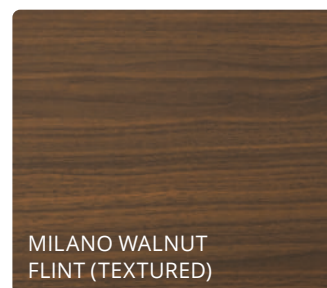

Frame Finishes

Select any of the following frame finishes at no extra charge. We highly recommend checking physical colour samples prior to placing your order.

Contact us for more information.