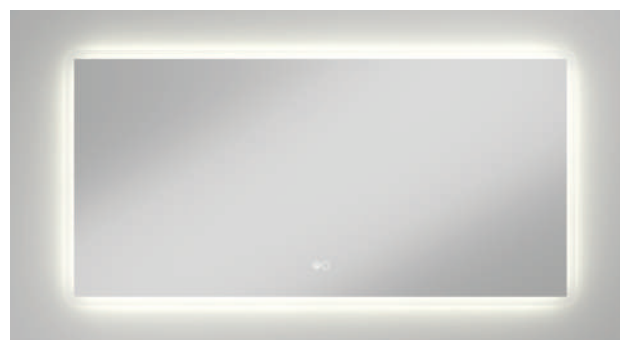

Please note: Mirror must be installed by a licensed electrician in accordance with local regulations.

Luciana LED Mirror

900 x 700 mm
LED02-90 • \$599

1200 x 700 mm
LED02-120 • \$699

1400 x 700 mm
LED02-140 • \$899