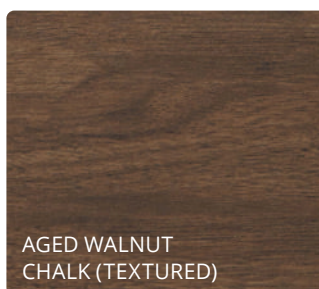

Frame Finishes

Select any of the following frame finishes at no extra charge. We highly recommend checking physical colour samples prior to placing your order.

Contact us for more information.