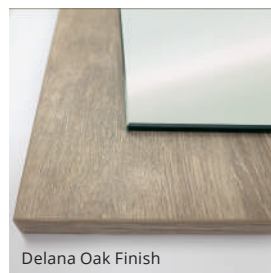

Aluca Framed Mirror

- 6 mm thick glass with polished pencil edge, pre-glued onto 16 mm thick backing board
- Select from over 20 woodgrain finishes
- Copper-free to prevent corrosion
- Split batten mounting bracket for a flush finish
- Made in Australia with FSC certified, E0 board
- Installation included

	600	750	900	1200	1500
750					

Custom sizes and other finishes available. Please contact us for a quote.

Size (w) x (h) mm

600 x 750	CFM600	$509
750 x 750	CFM750	$559
900 x 750	CFM900	$609
1200 x 750	CFM1200	$739
1500 x 750	CFM1500	$1009