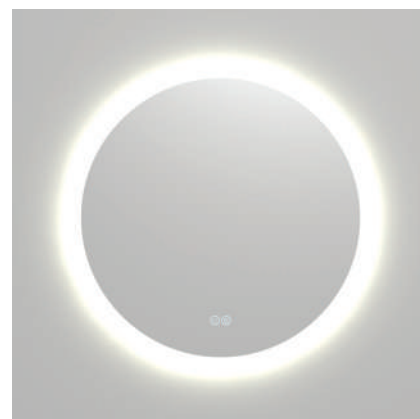

696 mm
LED696 • $649