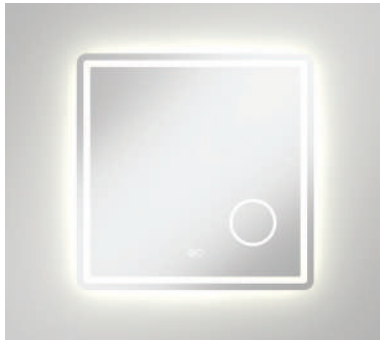

Deejay LED Mirror

700 x 700 mm
LED04-70 • $499