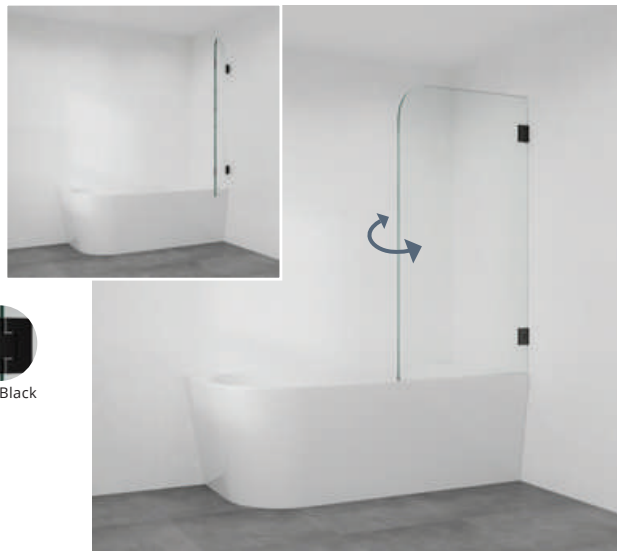

Size (w) x (h) mm

≤900 x 1500	917-90	\$1699
1000 x 1500	917-100	\$1799

917A Frameless

Swinging + Fixed Bath Panel

- One frameless swinging bath panel
- One frameless fixed panel with brace
- Swings in and out
- Mounts on bath
- 1500 mm high
- 6 mm clear toughened glass

Size (w) x (h) mm

≤900 x 1500	917A-90	\$1199
1000 x 1500	917A-100	\$1299

Frameless bath panels

946 Frameless

Swinging Rounded Bath Panel

- One frameless swinging bath panel
- Rounded corner
- Mounts over bath
- 1500 mm high

Size (w) x (h) mm		
≤700 x 1500	946-70	\$899
800 x 1500	946-80	\$949

947 Frameless

Dual Swing Bath Panels

- Two frameless swinging bath panels
- Swings in and out
- Mounts over bath
- 1500 mm high
- 1000 mm wide (500 + 500 mm)
- 10 mm clear toughened glass