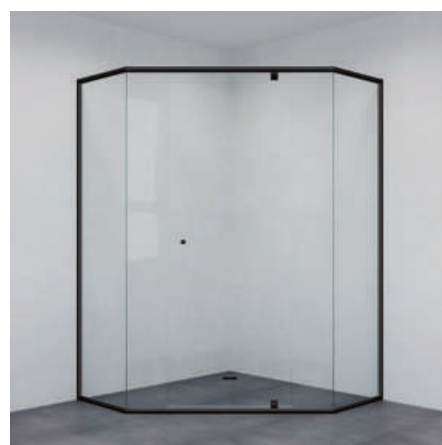

Matt Gold

Brushed Nickel

Gunmetal Grey

304I Maya

Single Door + Two Fixed Panels
with Two Splayed Returns

- One frameless inline pivot door
- Two semi frameless fixed panels
- Two semi frameless splayed 500 mm (w) return panels
- Door swings in and out (720 mm standard width)
- 2000 mm high

Swings In & Out

Semi Frameless

Toughened Clear Glass

Size (w) x (h) mm			
≤1200 x 2000	304I-120	\$1899	

Bright Silver

Matt Silver

Gloss White

Matt Black

Matt Gold

Brushed Nickel

Gunmetal Grey

Semi-Frameless Shower Screens

314I Maya

Single Door + Two Fixed Panels
with Two Splayed Returns

- One frameless overlap pivot door
- Two semi frameless fixed panels
- Two semi frameless splayed 500 mm (w) return panels
- Door opens outwards (720 mm standard width)
- 2000 mm high

Size (w) x (h) mm		
≤1200 x 2000	314I-120	\$1899

304P Maya

Side Entry Door with Two Splayed Returns

- One frameless pivot door
- Two semi frameless splayed 500 mm (w) fixed panels
- Side entry door
- Door swings in and out
- 2000 mm high
- 720 mm standard door width