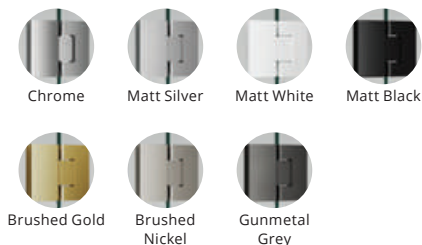

904 Frameless

Single Door
with Two Splayed Returns

- One frameless hinged door
- One frameless 500 mm wide splayed hinge panel
- One frameless 500 mm wide splayed fixed panel
- Door swings in and out
- 2050 mm standard height
- 640 mm standard door width

Size (w) x (h) mm		
≤650 x 2050	904-65	$2999
750 x 2050	904-75	$3099