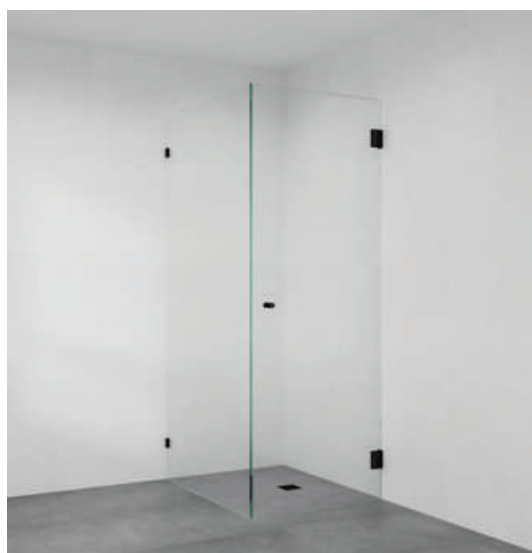

Single Door + Fixed Panel with Return on Hob

- One frameless hinged door
- One frameless fixed panel
- One frameless return panel on hob
- Door swings in and out
- 2050 mm standard height
- 640 mm standard door width

- One frameless hinged door
- One frameless fixed panel
- One frameless fixed hinge panel
- One frameless return panel on hob
- Door swings in and out
- 2050 mm standard height
- 640 mm standard door width

Size (w) x (h) mm		
≤1200 x 2050	902I-120	\$3399
1300 x 2050	902I-130	\$3499
1400 x 2050	902I-140	\$3599

903 Frameless

Single Door with Return

- One frameless hinged door
- One frameless return panel
- Door swings in and out
- 2050 mm standard height
- 640 mm standard door width

Size (w) x (h) mm		
≤650 x 2050	903-65	\$2099
750 x 2050	903-75	\$2199

903R Frameless

Single Door

+ Fixed Panel with Return

- One frameless hinged door
- One frameless fixed hinge panel
- One frameless return panel
- Door swings in and out
- 2050 mm standard height
- 640 mm standard door width