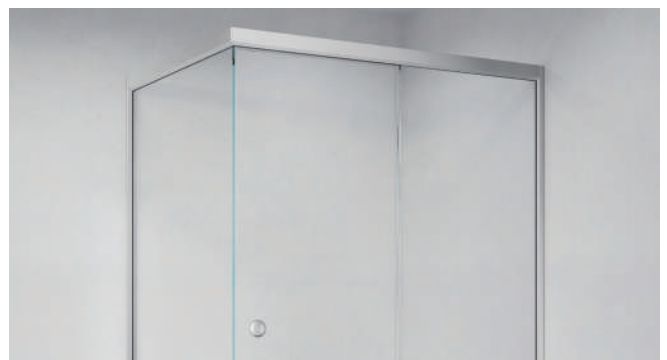

Fully Framed

Semi-Frameless

Sliding doors enable easy access to the shower when space is limited, making them ideal for small bathrooms.

Raised sills along the base of the screen, and overlapping panels, reduce water splash.