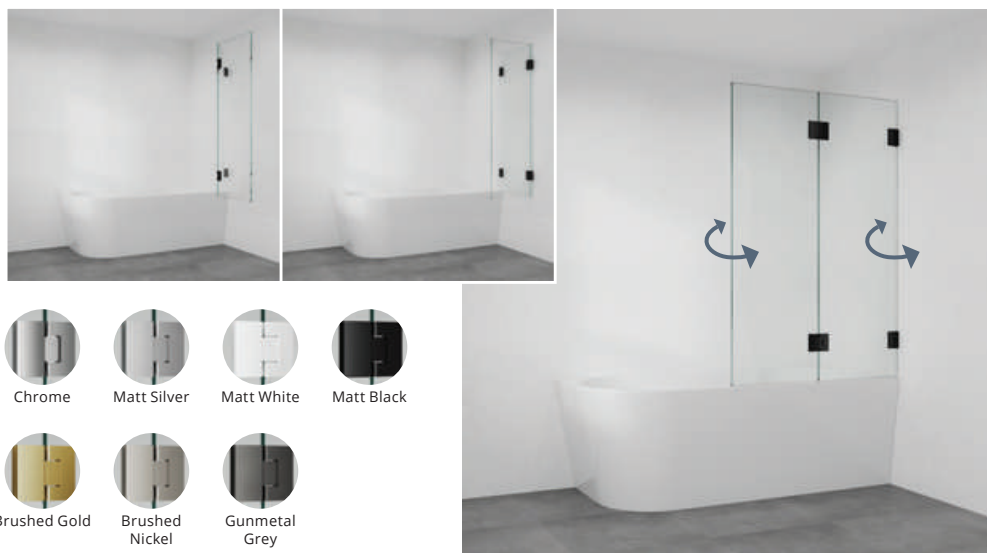

Size (w) x (h) mm

≤900 x 1500	917A-90	\$1199
1000 x 1500	917A-100	\$1299

Frameless bath panels

946 Frameless

Swinging Rounded Bath Panel

- One frameless swinging bath panel
- Rounded corner
- Mounts over bath
- 1500 mm high

Size (w) x (h) mm		
≤700 x 1500	946-70	\$899
800 x 1500	946-80	\$949

947 Frameless

Dual Swing Bath Panels

- Two frameless swinging bath panels
- Swings in and out
- Mounts over bath
- 1500 mm high
- 1000 mm wide (500 + 500 mm)
- 10 mm clear toughened glass

Size (w) x (h) mm		
≤1000 x 1500	947-100	\$1699

947A Frameless

Dual Swing Bath Panels

- Two frameless swinging bath panels
- Swings in and out
- Mounts over bath
- 1500 mm high
- 1000 mm wide (500 + 500 mm)
- 6 mm clear toughened glass

Size (w) x (h) mm		
≤1000 x 1500	947A-100	\$1299

Frameless Reeded glass shower screens

All frameless shower screens can be ordered with 10 mm narrow reeded glass as a custom upgrade. Reeded glass provides extra privacy for your showering experience making it an excellent solution for family bathrooms. The vertical fluting adds another dimension to your bathroom design with its unique colour and effect on light.