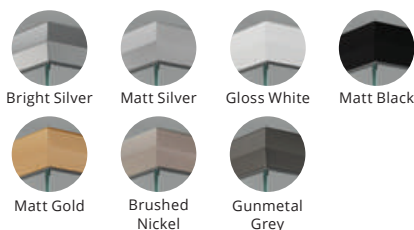

303R Maya

Single Door + Fixed Panel with Return

- One frameless inline pivot door
- One semi frameless fixed panel
- One semi frameless return
- Door swings in and out
- 2000 mm high
- 720 mm standard door width

Size (w) x (h) mm		
≤1000 x 2000	303R-100	$1299
1100 x 2000	303R-110	$1349
1200 x 2000	303R-120	$1399
1300 x 2000	303R-130	$1449
1400 x 2000	303R-140	$1499