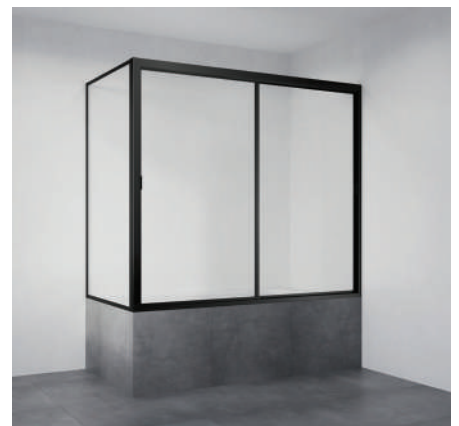

207R Rollo

Two Wide Bath Doors with Return

- Two wide sliding doors
- Enter from left or right side
- One return panel
- Mounts on bath
- 1500 mm high

Size (w) x (h) mm

≤1400 x 1500	207R-140	$1049
1500 x 1500	207R-150	$1149
1600 x 1500	207R-160	$1249
1700 x 1500	207R-170	$1349
1800 x 1500	207R-180	$1449