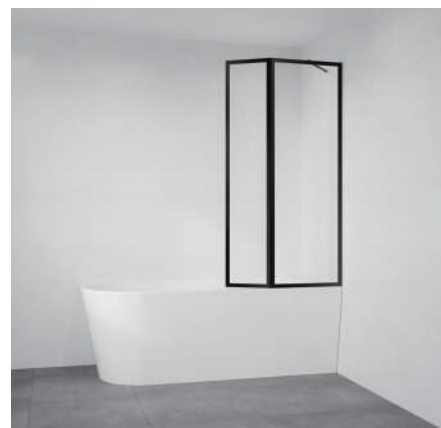

Fully Framed

Toughened Clear Glass

Bright Silver

Matt Silver

Gloss White

Matt Black

224 Rollo

Single Sliding Door

- One frameless sliding door
- Can be installed for left or right entry
- One semi-frameless fixed panel
- Mounts between walls
- Flush fingerpull ring handle

Size (w) x (h) mm

≤1200 x 2000	224-120	\$1089
1300 x 2000	224-130	\$1133
1400 x 2000	224-140	\$1155
1500 x 2000	224-150	\$1199
1600 x 2000	224-160	\$1249

225R Rollo

Single Sliding Door With Return on Hob

- One frameless sliding door
- Can be installed for left or right entry
- One semi-frameless fixed panel
- One return panel on hob
- Flush fingerpull ring handle

Size (w) x (h) mm

≤1200 x 2000	225R-120	\$1399
1300 x 2000	225R-130	\$1449
1400 x 2000	225R-140	\$1499
1500 x 2000	225R-150	\$1549
1600 x 2000	225R-160	\$1599

226R Rollo

Single Sliding Door with Return

- One frameless sliding door
- Can be installed for left or right entry
- One semi-frameless fixed panel
- One semi-frameless return panel
- Flush fingerpull ring handle