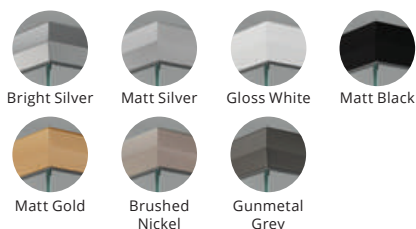

302R Maya

Single Door + Fixed Panel with Return on Hob

- One frameless pivot door
- One semi frameless panel
- One semi frameless return panel on hob
- Door swings in and out
- 2000 mm high
- 720 mm standard door width

Size (w) x (h) mm		
≤1000 x 2000	302R-100	$1299
1100 x 2000	302R-110	$1349
1200 x 2000	302R-120	$1399
1300 x 2000	302R-130	$1449
1400 x 2000	302R-140	$1499