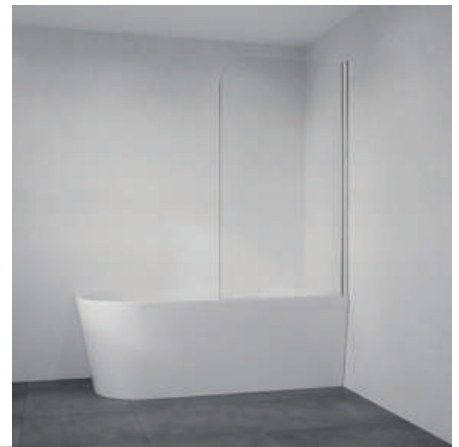

Size (w) x (h) mm
 ≤800 x 1500 FIPPB \$699

Matt Black

346 Maya

Swinging Bath Panel

- One semi frameless swinging bath panel
- Round corner
- Swings in and out
- Mounts on bath
- 1500 mm high

Swings In & Out

Semi Frameless

Toughened Clear Glass

Rounded Corner

Bright Silver

Size (w) x (h) mm
 ≤700 x 1500 MICHIGAN \$599
 ≤850 x 1500 TSB-0850-P \$799

347 Maya

Dual Swing Bath Panels

- One semi frameless swinging panel
- One frameless hinged folding panel
- Folds flat to wall
- Mounts over bath
- 1500 mm high
- 1000 mm wide (600 +400 mm)

Opens Outwards

Semi Frameless

Toughened Clear Glass

Bright Silver

Size (w) x (h) mm
 ≤1000 x 1500 BPDUOSB \$999

309 Maya

Pivot Door Bath Screen

- One frameless overlap pivot door
- One fixed semi frameless panel
- Door opens outwards
- Mounts over bath
- 1500 mm high