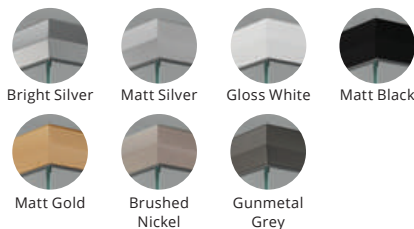

313I Maya

Single Door + Two Fixed Panels with Return

- One frameless overlap pivot door
- Two semi frameless fixed panels
- One semi frameless return panel
- Door opens outwards
- 2000 mm high
- 720 mm standard door width

Size (w) x (h) mm		
≤1200 x 2000	313I-120	$1599
1300 x 2000	313I-130	$1649
1400 x 2000	313I-140	$1699
1500 x 2000	313I-150	$1749
1600 x 2000	313I-160	$1799