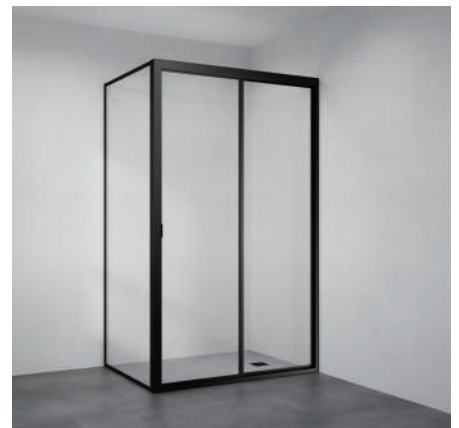

Size (w) x (h) mm		
≤900 x 2000	202R-90	\$1049
1000 x 2000	202R-100	\$1099
1100 x 2000	202R-110	\$1149
1200 x 2000	202R-120	\$1199

203R Rollo

Two Doors with Return

- Two sliding doors
- Can be installed for left or right entry
- One fixed panel (front)
- One return panel
- 2000 mm high

Size (w) x (h) mm		
≤900 x 2000	203R-90	\$1149
1000 x 2000	203R-100	\$1199
1100 x 2000	203R-110	\$1249
1200 x 2000	203R-120	\$1299

204 Rollo

Two Wide Doors

- Two wide sliding doors
- Enter from left or right side
- Mounts between walls
- 2000 mm high

205R Rollo

Two Wide Doors with Return on Hob

- Two wide sliding doors
- Enter from left or right side
- One return panel on hob
- 2000 mm high

Size (w) x (h) mm

≤1000 x 2000	205R-100	\$1199
1100 x 2000	205R-110	\$1249
1200 x 2000	205R-120	\$1299
1300 x 2000	205R-130	\$1349
1400 x 2000	205R-140	\$1399

206R Rollo

Two Wide Doors with Return

- Two wide sliding doors
- Enter from left or right side
- One return panel
- 2000 mm high

Size (w) x (h) mm

≤1000 x 2000	206R-100	\$1299
1100 x 2000	206R-110	\$1349
1200 x 2000	206R-120	\$1399
1300 x 2000	206R-130	\$1449
1400 x 2000	206R-140	\$1499