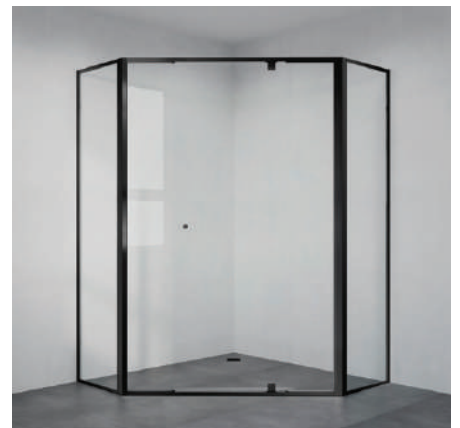

Size (w) x (h) mm

≤1200 x 2000 604I-120 \$1249

1300 x 2000 604I-130 \$1299

1400 x 2000 604I-140 \$1349

- Door opens outwards
- 2000 mm high
- 720 mm standard door width

Opens Outwards

Semi Framed

Toughened Clear Glass

Bright Silver

Matt Silver

Gloss White

Matt Black

Custom Upgrade Knobs & Handles

Additional cost

Round Fingerpull 43 mm Ø 25 mm, Mounting Hole: 10 mm

Bright Silver
\$55 • PGFP43RSB