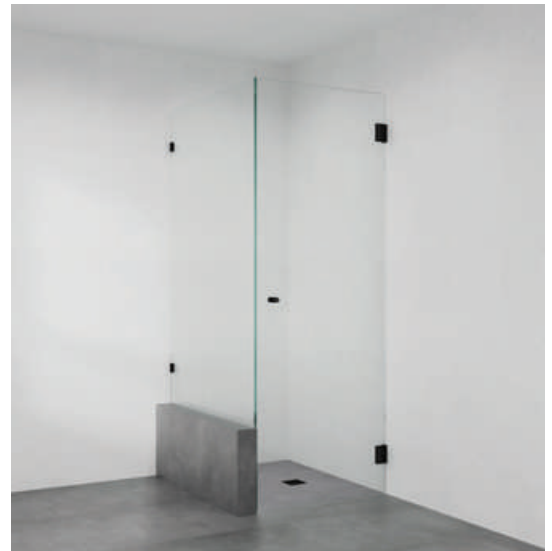

Size (w) x (h) mm

≤650 x 2050	902-65	\$1999
750 x 2050	902-75	\$2099

Swings In & Out

Frameless

Toughened Clear Glass

Chrome

Matt Silver

Matt White

Matt Black

Brushed Gold

Brushed Nickel

Gunmetal Grey

902R Frameless

Single Door + Fixed Panel with Return on Hob

- One frameless hinged door
- One frameless fixed hinge panel
- One frameless return panel on hob
- Door swings in and out
- 2050 mm standard height
- 640 mm standard door width

Size (w) x (h) mm

≤800 x 2050	902R-80	\$2499
900 x 2050	902R-90	\$2599
1000 x 2050	902R-100	\$2699
1100 x 2050	902R-110	\$2799
1200 x 2050	902R-120	\$2899

Swings In & Out

Frameless

Toughened Clear Glass

Chrome

Single Door + Fixed Panel with Return on Hob

- One frameless hinged door
- One frameless fixed panel
- One frameless return panel on hob
- Door swings in and out
- 2050 mm standard height
- 640 mm standard door width