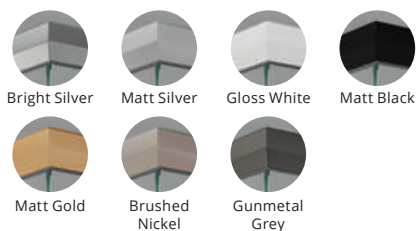

302 Maya

Single Door with Return on Hob

- One frameless pivot door
- One semi frameless return panel on hob
- Door swings in and out
- 2000 mm high
- 720 mm standard door width
- Pricing based on 1000 mm wide return panel

Size (w) x (h) mm		
≤700 x 2000	302-70	$1249
750 x 2000	302-75	$1299
850 x 2000	302-85	$1349