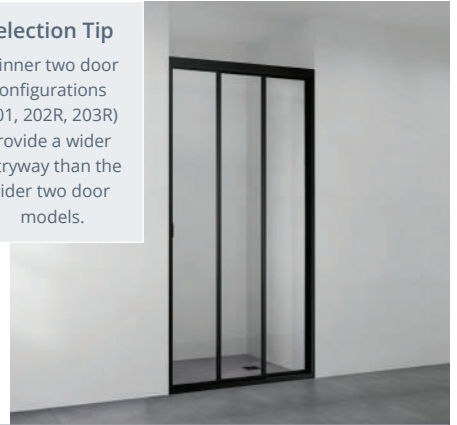

Fully Framed Screens

201 Rollo

Two Doors + Fixed Panel

- Two sliding doors
- Can be installed for left or right entry
- One fixed panel
- Mounts between walls
- 2000 mm high

Size (w) x (h) mm		
≤900 x 2000	201-90	$849
1000 x 2000	201-100	$899
1100 x 2000	201-110	$949
1200 x 2000	201-120	$999

Selection Tip

Thinner two door configurations (201, 202R, 203R) provide a wider entryway than the wider two door models.