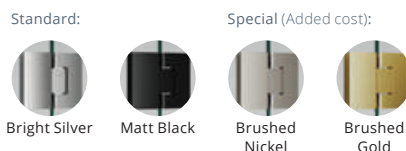

992R Frameless

Right Sliding Door + Fixed Panel with Return on Hob

- One frameless right sliding door
- One frameless fixed panel
- One frameless return panel on hob
- 2050 mm high
- 60 mm door panel overlap

Size (w) x (h) mm

≤1200 x 2050	992R-120	$3299
1300 x 2050	992R-130	$3449
1400 x 2050	992R-140	$3599
1500 x 2050	992R-150	$3749
1600 x 2050	992R-160	$3899

Pricing shown for standard colours only. Add $200 for special colours.