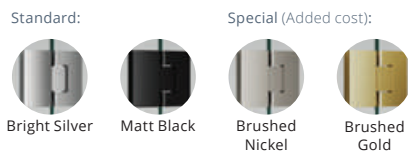

Size (w) x (h) mm		
≤1200 x 2050	993R-120	$3399
1300 x 2050	993R-130	$3549
1400 x 2050	993R-140	$3699
1500 x 2050	993R-150	$3849
1600 x 2050	993R-160	$3999

Pricing shown for standard colours only. Add $200 for special colours.