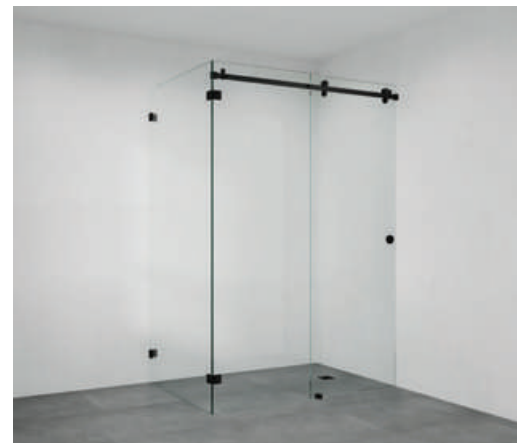

993F Frameless

Left Sliding Door + Fixed Panel with Return

- One frameless left sliding door
- One frameless fixed panel
- One frameless return panel
- 2050 mm high
- 60 mm door panel overlap

Size (w) x (h) mm		
≤1200 x 2050	993F-120	$3399
1300 x 2050	993F-130	$3549
1400 x 2050	993F-140	$3699
1500 x 2050	993F-150	$3849
1600 x 2050	993F-160	$3999