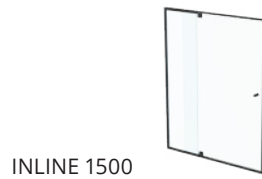

INLINE 1500
1400 – 1550 mm x 1950 mm high

Bright Silver $849 • FEN1500
Matt Black $899 • FEN1500-BLK

*Sizes between 1370 mm and 1400 mm wide are unavailable for inline configurations.

Fenisi Return Panels

For a corner shower, build your two sides by purchasing both an inline panel and return panel. Custom sizes available.

Toughened Clear Glass

Fully Framed