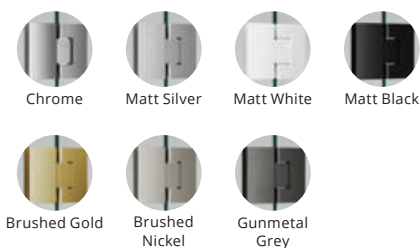

903 Frameless

Single Door with Return

- One frameless hinged door
- One frameless return panel
- Door swings in and out
- 2050 mm standard height
- 640 mm standard door width

Size (w) x (h) mm		
≤650 x 2050	903-65	$2099
750 x 2050	903-75	$2199