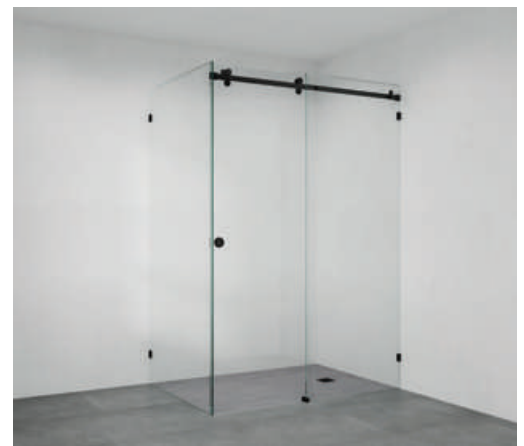

993R Frameless

Right Sliding Door + Fixed Panel with Return

- One frameless right sliding door
- One frameless fixed panel
- One frameless return panel
- 2050 mm high
- 60 mm door panel overlap

Size (w) x (h) mm		
≤1200 x 2050	993R-120	$3399
1300 x 2050	993R-130	$3549
1400 x 2050	993R-140	$3699
1500 x 2050	993R-150	$3849
1600 x 2050	993R-160	$3999

Pricing shown for standard colours only. Add $200 for special colours.