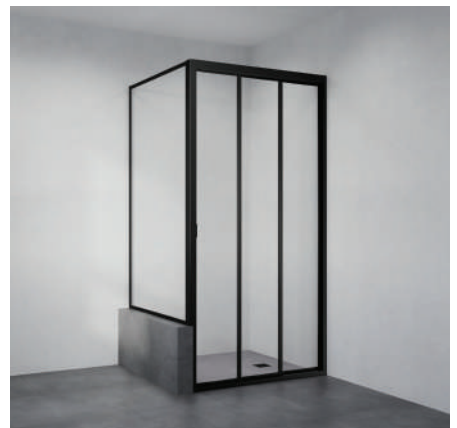

201 Rollo

Two Doors + Fixed Panel

- Two sliding doors
- Can be installed for left or right entry
- One fixed panel
- Mounts between walls
- 2000 mm high

Size (w) x (h) mm		
≤900 x 2000	201-90	\$849
1000 x 2000	201-100	\$899
1100 x 2000	201-110	\$949
1200 x 2000	201-120	\$999

Selection Tip

Thinner two door configurations (201, 202R, 203R) provide a wider entryway than the wider two door models.

202R Rollo

Two Doors with Return on Hob

- Two sliding doors
- Can be installed for left or right entry
- One fixed panel (front)
- One return panel on hob
- 2000 mm high

Size (w) x (h) mm		
≤900 x 2000	202R-90	\$1049
1000 x 2000	202R-100	\$1099
1100 x 2000	202R-110	\$1149
1200 x 2000	202R-120	\$1199

203R Rollo

Two Doors with Return

- Two sliding doors
- Can be installed for left or right entry
- One fixed panel (front)
- One return panel
- 2000 mm high

Size (w) x (h) mm		
≤900 x 2000	203R-90	\$1149
1000 x 2000	203R-100	\$1199
1100 x 2000	203R-110	\$1249
1200 x 2000	203R-120	\$1299

204 Rollo

Two Wide Doors

- Two wide sliding doors
- Enter from left or right side
- Mounts between walls
- 2000 mm high