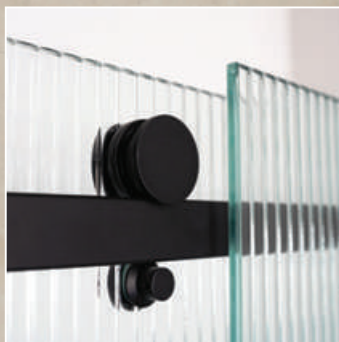

Frameless Reeded glass shower screens

All frameless shower screens can be ordered with 10 mm narrow reeded glass as a custom upgrade. Reeded glass provides extra privacy for your showering experience making it an excellent solution for family bathrooms. The vertical fluting adds another dimension to your bathroom design with its unique colour and effect on light.

Reeded glass is easy to clean with a flat surface on the inside. Fluting on the outside always runs vertically so dust can't collect on the surface. It is also great for concealing any marks on the screen in between cleaning.

Contact us for a custom quote.