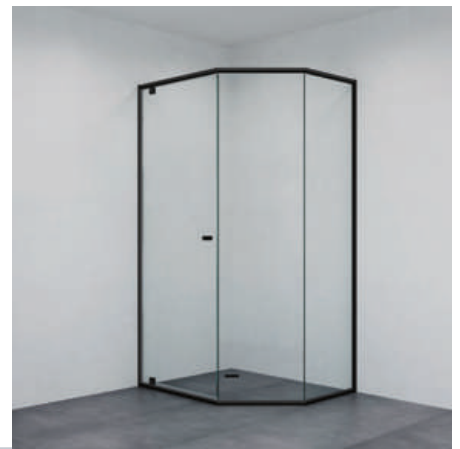

Matt Gold

Brushed Nickel

Gunmetal Grey

Semi-Frameless Shower Screens

314I Maya

Single Door + Two Fixed Panels
with Two Splayed Returns

- One frameless overlap pivot door
- Two semi frameless fixed panels
- Two semi frameless splayed 500 mm (w) return panels
- Door opens outwards (720 mm standard width)
- 2000 mm high

Size (w) x (h) mm		
≤1200 x 2000	314I-120	\$1899

304P Maya

Side Entry Door with Two Splayed Returns

- One frameless pivot door
- Two semi frameless splayed 500 mm (w) fixed panels
- Side entry door
- Door swings in and out
- 2000 mm high
- 720 mm standard door width

Size (w) x (h) mm		
≤700 x 2000	304P-70	\$1499
750 x 2000	304P-75	\$1549
850 x 2000	304P-85	\$1599

315 Maya

Fixed Shower Panel

- Fully framed fixed panel
- 2000 mm high

Size (w) x (h) mm					
≤700 x 2000	315-70	\$799	1000 X 2000	315-100	\$899
800 X 2000	315-80	\$849	1050 X 2000	315-105	\$949
850 X 2000	315-85	\$849	1100 X 2000	315-110	\$949
900 X 2000	315-90	\$899	1150 X 2000	315-115	\$999
950 X 2000	315-95	\$899	1200 X 2000	315-120	\$999