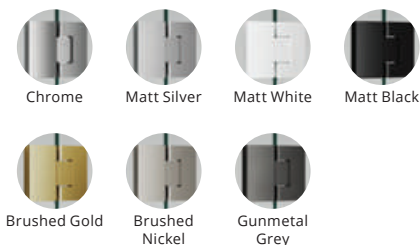

Frameless Shower Screens

902F Frameless

Single Door + Fixed Panel with Return on Hob

- One frameless hinged door
- One frameless fixed panel
- One frameless return panel on hob
- Door swings in and out
- 2050 mm standard height
- 640 mm standard door width

Size (w) x (h) mm		
≤800 x 2050	902F-80	$2499
900 x 2050	902F-90	$2599
1000 x 2050	902F-100	$2699
1100 x 2050	902F-110	$2799
1200 x 2050	902F-120	$2899