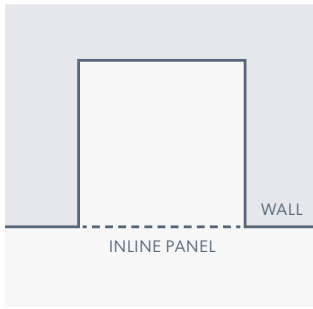

Swings Outwards

Adjustable Width Frame

INLINE 800
795 – 850 mm x 1950 mm high

Bright Silver \$599 • FEN800
Matt Black \$649 • FEN800-BLK

INLINE 850
845 – 900 mm x 1950 mm high

Bright Silver \$619 • FEN850
Matt Black \$669 • FEN850-BLK