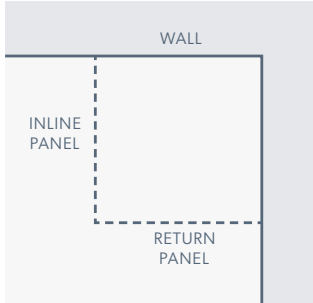

RETURN 830
810 – 830 mm x 1950 mm high

Bright Silver $275 • FEN830R
Matt Black $295 • FEN830R-BLK