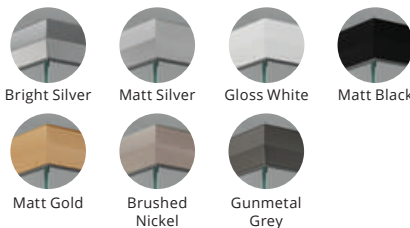

302I Maya

Single Door + Two Fixed Panels
with Return on Hob

- One frameless inline pivot door
- One semi frameless return panel on hob
- Two semi frameless panels
- Door swings in and out
- 2000 mm high
- 720 mm standard door width

Size (w) x (h) mm	Model	Price
≤1200 x 2000	302I-120	$1599
1300 x 2000	302I-130	$1649
1400 x 2000	302I-140	$1699
1500 x 2000	302I-150	$1749
1600 x 2000	302I-160	$1799