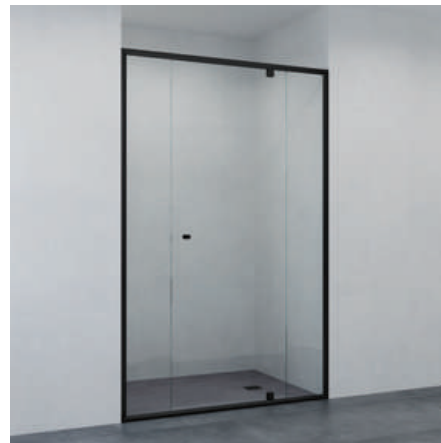

Matt Black

Matt Gold

Brushed Nickel

Gunmetal Grey

301I Maya

Single Door + Two Fixed Panels

- One frameless inline pivot door
- Two semi frameless fixed panels
- Door swings in and out
- Mounts between walls
- 2000 mm high
- 720 mm standard door width

Size (w) x (h) mm		
≤1200 x 2000	301I-120	\$999
1300 x 2000	301I-130	\$1049
1400 x 2000	301I-140	\$1099
1500 x 2000	301I-150	\$1149
1600 x 2000	301I-160	\$1199

311I Maya

Single Door + Two Fixed Panels

- One frameless overlap pivot door
- Two semi frameless fixed panels
- Door opens outwards
- Mounts between walls
- 2000 mm high
- 720 mm standard door width

Size (w) x (h) mm		
≤1200 x 2000	311I-120	\$999
1300 x 2000	311I-130	\$1049
1400 x 2000	311I-140	\$1099
1500 x 2000	311I-150	\$1149
1600 x 2000	311I-160	\$1199

302 Maya

Single Door with Return on Hob

- One frameless pivot door
- One semi frameless return panel on hob
- Door swings in and out
- 2000 mm high
- 720 mm standard door width
- Pricing based on 1000 mm wide return panel

Size (w) x (h) mm		
≤700 x 2000	302-70	\$1249
750 x 2000	302-75	\$1299
850 x 2000	302-85	\$1349

302R Maya

Single Door + Fixed Panel with Return on Hob

- One frameless pivot door
- One semi frameless panel
- One semi frameless return panel on hob
- Door swings in and out
- 2000 mm high
- 720 mm standard door width