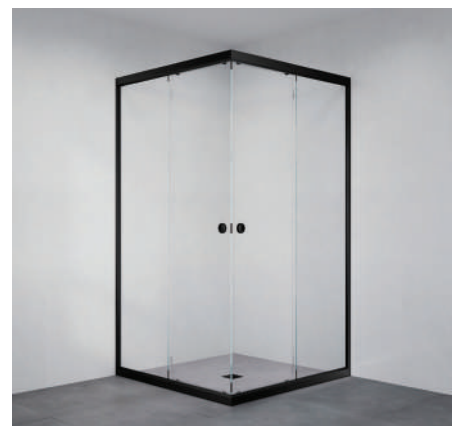

227 Rollo

Sliding Corner

- Corner entry for extra wide opening
- Dual frameless sliding doors with flush seals
- Semi-frameless fixed panels
- Framed perimeter
- Flush fingerpull ring handle

Size (w) x (h) mm

≤1000 x 2000	227-100	$1599
1100 x 2000	227-110	$1649
1200 x 2000	227-120	$1699