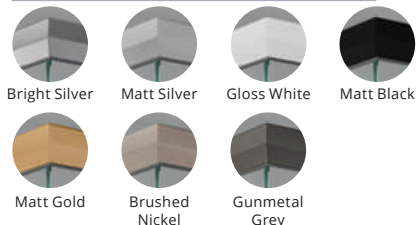

301I Maya

Single Door + Two Fixed Panels

- One frameless inline pivot door
- Two semi frameless fixed panels
- Door swings in and out
- Mounts between walls
- 2000 mm high
- 720 mm standard door width

Size (w) x (h) mm		
≤1200 x 2000	301I-120	$999
1300 x 2000	301I-130	$1049
1400 x 2000	301I-140	$1099
1500 x 2000	301I-150	$1149
1600 x 2000	301I-160	$1199