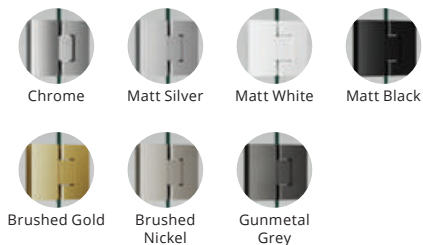

947 Frameless

Dual Swing Bath Panels

- Two frameless swinging bath panels
- Swings in and out
- Mounts over bath
- 1500 mm high
- 1000 mm wide (500 + 500 mm)
- 10 mm clear toughened glass

Size (w) x (h) mm		
≤1000 x 1500	947-100	$1699