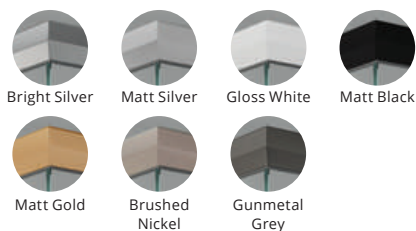

311I Maya

Single Door + Two Fixed Panels

- One frameless overlap pivot door
- Two semi frameless fixed panels
- Door opens outwards
- Mounts between walls
- 2000 mm high
- 720 mm standard door width

Size (w) x (h) mm		
≤1200 x 2000	311I-120	$999
1300 x 2000	311I-130	$1049
1400 x 2000	311I-140	$1099
1500 x 2000	311I-150	$1149
1600 x 2000	311I-160	$1199