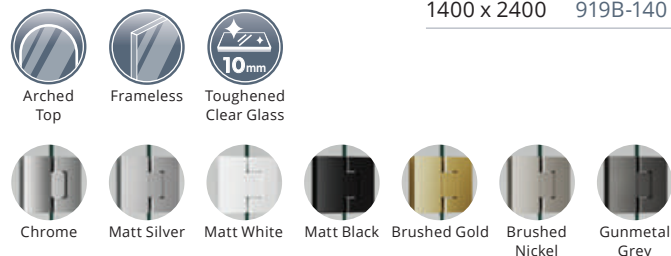

919B Frameless

Arch Shower Panel

- One frameless fixed panel with wall brackets
- Arched top
- 2200 mm high x up to 1200 mm wide (2400 mm high x 1300+ mm wide also available)

Size (w) x (h) mm		
≤700 x 2200	919B-70	$949
800 x 2200	919B-80	$1049
900 x 2200	919B-90	$1049
1000 x 2200	919B-100	$1049
1100 x 2200	919B-110	$1149
1200 x 2200	919B-120	$1249
1300 x 2400	919B-130	$1399
1400 x 2400	919B-140	$1399