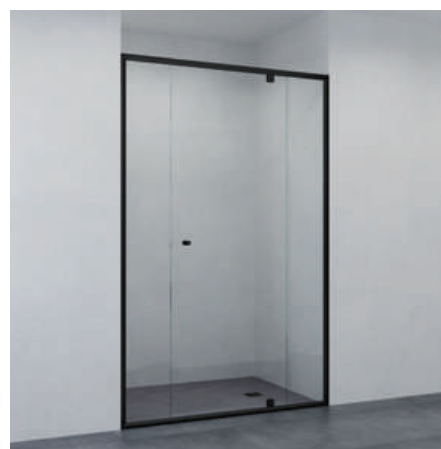

Matt Black

Matt Gold

Brushed Nickel

Gunmetal Grey

301I Maya

Single Door + Two Fixed Panels

- One frameless inline pivot door
- Two semi frameless fixed panels
- Door swings in and out
- Mounts between walls
- 2000 mm high
- 720 mm standard door width

Size (w) x (h) mm		
≤1200 x 2000	301I-120	\$999
1300 x 2000	301I-130	\$1049
1400 x 2000	301I-140	\$1099
1500 x 2000	301I-150	\$1149
1600 x 2000	301I-160	\$1199

311I Maya

Single Door + Two Fixed Panels

- One frameless overlap pivot door
- Two semi frameless fixed panels
- Door opens outwards
- Mounts between walls
- 2000 mm high
- 720 mm standard door width

Size (w) x (h) mm		
≤1200 x 2000	311I-120	\$999
1300 x 2000	311I-130	\$1049
1400 x 2000	311I-140	\$1099
1500 x 2000	311I-150	\$1149
1600 x 2000	311I-160	\$1199

302 Maya

Single Door with Return on Hob

- One frameless pivot door
- One semi frameless return panel on hob
- Door swings in and out
- 2000 mm high
- 720 mm standard door width
- Pricing based on 1000 mm wide return panel

Size (w) x (h) mm		
≤700 x 2000	302-70	\$1249
750 x 2000	302-75	\$1299
850 x 2000	302-85	\$1349

302R Maya

Single Door + Fixed Panel with Return on Hob

- One frameless pivot door
- One semi frameless panel
- One semi frameless return panel on hob
- Door swings in and out
- 2000 mm high
- 720 mm standard door width