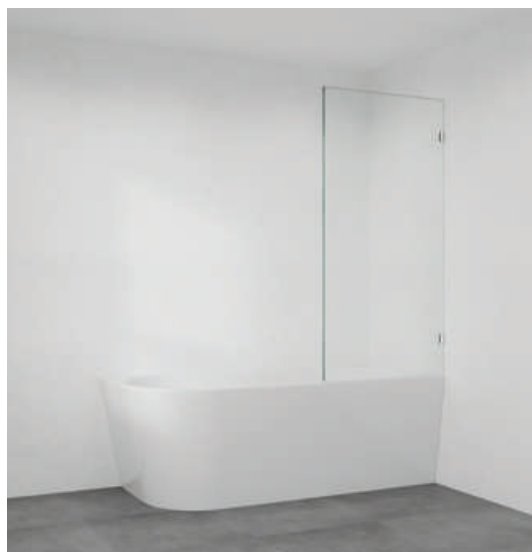

Frameless bath panels

912 Frameless

Square Bath Panel

- One frameless fixed bath panel with wall brackets
- Mounts on bath
- 1500 mm high

Size (w) x (h) mm		
≤700 x 1500	B10-700	\$699
750 x 1500	P-BS-0750	\$729
900 x 1500	B10-900	\$799

Square Corner

Frameless

Toughened Clear Glass

Bright Silver

912A Frameless

Rounded Bath Panel

- One frameless fixed bath panel with wall brackets
- Rounded corner
- Mounts on bath
- 1500 mm high

Size (w) x (h) mm		
≤700 x 1500	912A-70	\$799
800 x 1500	912A-80	\$849