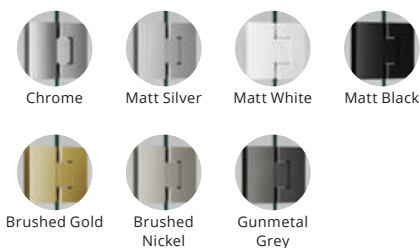

902I Frameless

Single Door + Two Fixed Panels with Return on Hob

- One frameless hinged door
- One frameless fixed panel
- One frameless fixed hinge panel
- One frameless return panel on hob
- Door swings in and out
- 2050 mm standard height
- 640 mm standard door width

Size (w) x (h) mm		
≤1200 x 2050	902I-120	$3399
1300 x 2050	902I-130	$3499
1400 x 2050	902I-140	$3599