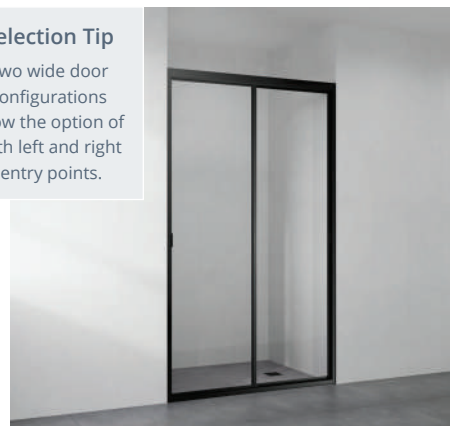

Selection Tip

Two wide door configurations allow the option of both left and right entry points.