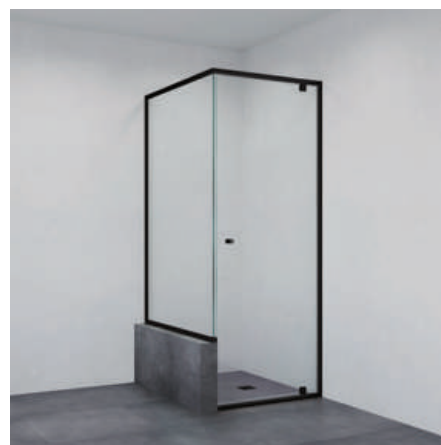

Size (w) x (h) mm		
≤1200 x 2000	301I-120	\$999
1300 x 2000	301I-130	\$1049
1400 x 2000	301I-140	\$1099
1500 x 2000	301I-150	\$1149
1600 x 2000	301I-160	\$1199

311I Maya

Single Door + Two Fixed Panels

- One frameless overlap pivot door
- Two semi frameless fixed panels
- Door opens outwards
- Mounts between walls
- 2000 mm high
- 720 mm standard door width

Size (w) x (h) mm		
≤1200 x 2000	311I-120	\$999
1300 x 2000	311I-130	\$1049
1400 x 2000	311I-140	\$1099
1500 x 2000	311I-150	\$1149
1600 x 2000	311I-160	\$1199

302 Maya

Single Door with Return on Hob

- One frameless pivot door
- One semi frameless return panel on hob
- Door swings in and out
- 2000 mm high
- 720 mm standard door width
- Pricing based on 1000 mm wide return panel

Size (w) x (h) mm		
≤700 x 2000	302-70	\$1249
750 x 2000	302-75	\$1299
850 x 2000	302-85	\$1349

302R Maya

Single Door + Fixed Panel with Return on Hob

- One frameless pivot door
- One semi frameless panel
- One semi frameless return panel on hob
- Door swings in and out
- 2000 mm high
- 720 mm standard door width