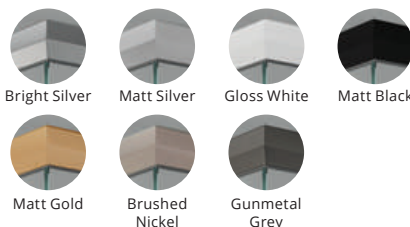

312I Maya

Single Door + Two Fixed Panels
with Return on Hob

- One frameless overlap pivot door
- One semi frameless return panel on hob
- Two semi frameless panels
- Door opens outwards
- 2000 mm high
- 720 mm standard door width

Size (w) x (h) mm	Model	Price
≤1200 x 2000	312I-120	$1599
1300 x 2000	312I-130	$1649
1400 x 2000	312I-140	$1699
1500 x 2000	312I-150	$1749
1600 x 2000	312I-160	$1799