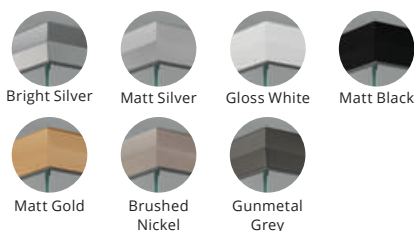

303 Maya

Single Door with Return

- One frameless pivot door
- One semi frameless return
- Door swings in and out
- 2000 mm high
- 720 mm standard door width
- Pricing based on 1000 mm wide return panel

Size (w) x (h) mm		
≤700 x 2000	303-70	$1199
750 x 2000	303-75	$1249
850 x 2000	303-85	$1299