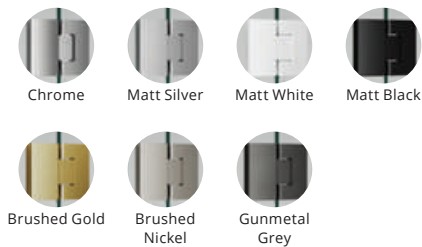

904A Frameless

Single Door
with Splayed Return

- One frameless hinged door
- One frameless splayed return panel
- Door swings in and out
- 2050 mm standard height
- 640 mm standard door width
- Pricing based on 1000 mm wide return panel

Size (w) x (h) mm		
≤650 x 2050	904A-65	$2099
750 x 2050	904A-75	$2199