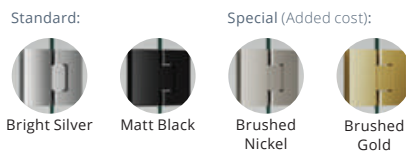

991I Frameless

Sliding Door + Two Fixed Panels

- One frameless sliding door
- Two frameless fixed panels
- Centre sliding door
- Mounts between walls
- 2050 mm high
- 60 mm door panel overlap

Size (w) x (h) mm

≤1700 x 2050	991I-170	$3099
1800 x 2050	991I-180	$3249
1900 x 2050	991I-190	$3399
2000 x 2050	991I-200	$3549
2100 x 2050	991I-210	$3699
2200 x 2050	991I-220	$3849
2300 x 2050	991I-230	$3999
2400 x 2050	991I-240	$4149

Pricing shown for standard colours only. Add $200 for special colours.