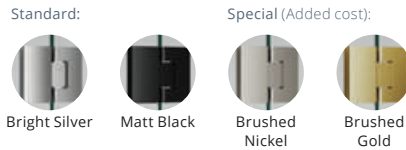

Frameless Sliding Screens

991 Frameless

Sliding Door + Fixed Panel

- One frameless sliding door
- One frameless fixed panel
- Mounts between walls
- 2050 mm high
- 60 mm door panel overlap

Size (w) x (h) mm

≤1200 x 2050	991-120	$2699
1300 x 2050	991-130	$2849
1400 x 2050	991-140	$2999
1500 x 2050	991-150	$3149
1600 x 2050	991-160	$3299

Pricing shown for standard colours only. Add $200 for special colours.