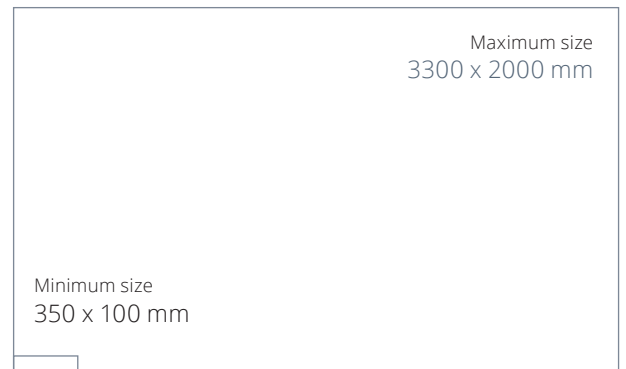

Sizing

*Image Specifications: File must be supplied as a JPEG or TIFF file, at least 10MB in size at 300 ppi. File size requirements may change depending on the glass size for your project. Images are subjects to quality approval by our graphics department.