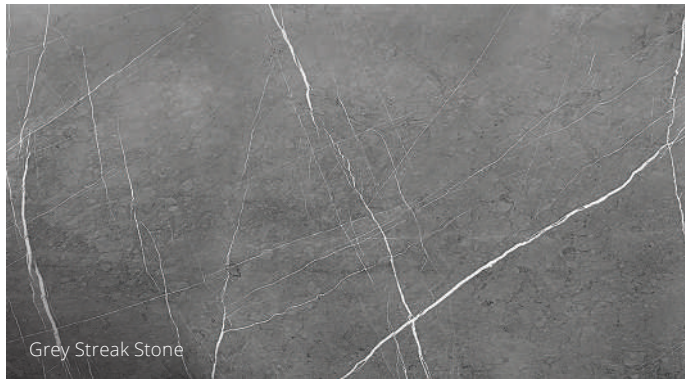

Curated Collection

Pietra Grey

Black Streak Stone

White Calacutta

Statuario Gold

Grey Streak Stone

Concrete

Black & Gold Marble