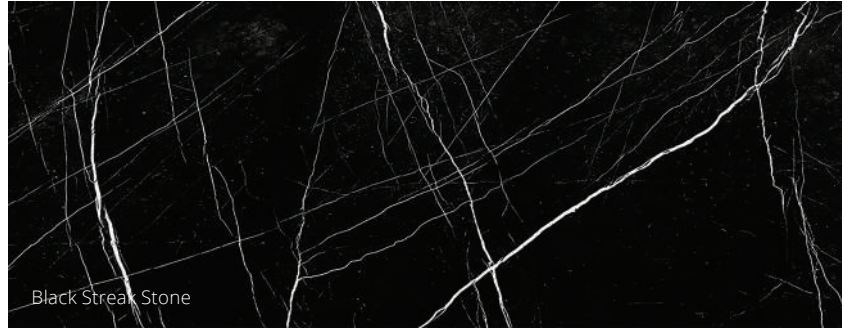

Curated Collection

Pietra Grey

Black Streak Stone

White Calacutta

Statuario Gold

Grey Streak Stone

Concrete

Black & Gold Marble