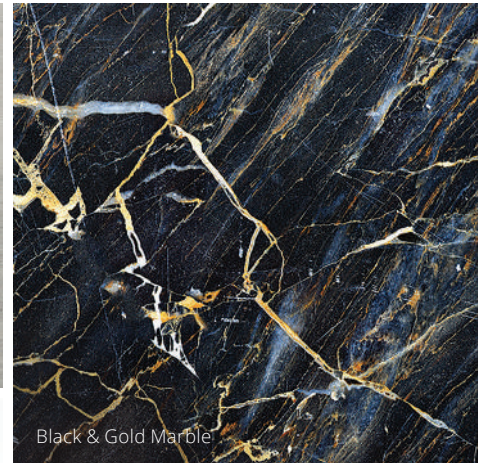

Curated Collection

Pietra Grey

Black Streak Stone

White Calacutta

Statuario Gold

Grey Streak Stone

Concrete

Black & Gold Marble